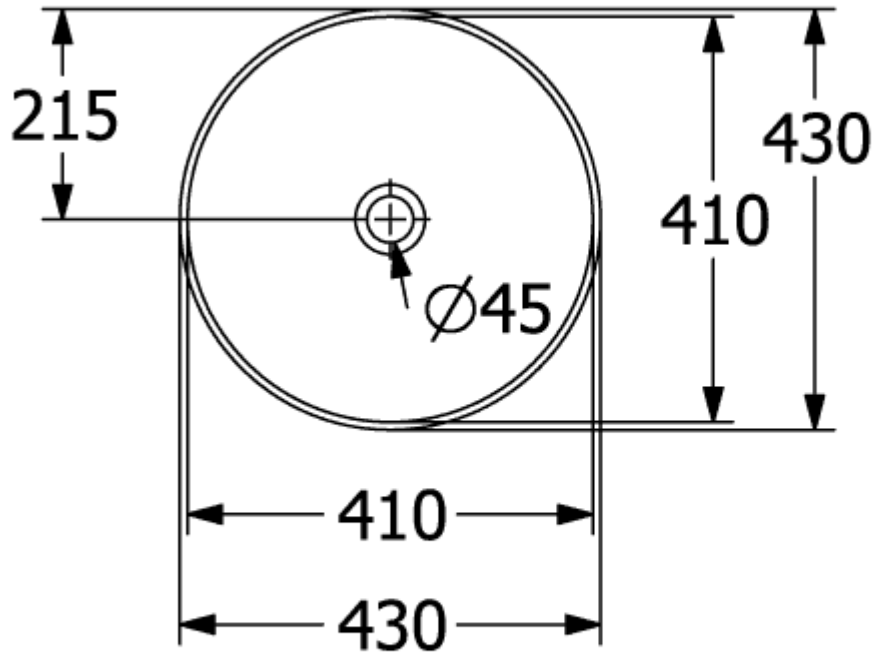

## ARTIS SURFACE-MOUNTED WASHBASIN ROUND

### PRODUCT INFORMATION

Article title	Villeroy & Boch Artis Surface-mounted washbasin, 430 x 430 x 130 mm, Bordeaux, without overflow
Article number	417943BCS9
Assembly / Assembly type	Surface-mounted
Scope of delivery	1 x surface-mounted washbasin , 1 x fastening set
Depth in mm	430
Width in mm	430
Height in mm	130
Interior depth	105
Diameter in mm	430
Collection	Artis
Tap fitting / Tap hole information	Please note: unclosable outlet valve must be used with models without overflow
Suitable for	Wall-mounted tap fittings, Matching Villeroy&Boch furniture Tap fitting with raised base
Material	TitanCeram
surface	glossy
Colour name	Bordeaux
With overflow	No
Shape	Round
Colour designation	Bordeaux
Antibacterial surface (with AntiBac)	No
Easy surface cleaning (CeramicPlus)	No
Underside of washbasin	unpolished
Number of bowls	1

TECHNICAL DRAWINGS

417943BCS9

417943BCS9