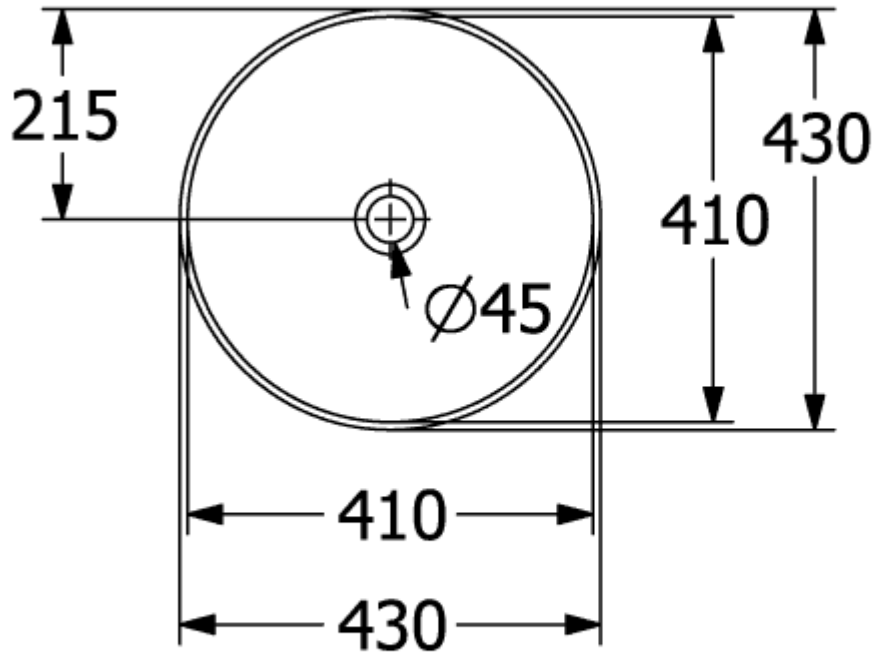

ARTIS SURFACE-MOUNTED WASHBASIN ROUND

PRODUCT INFORMATION

Article title	Villeroy & Boch Artis Surface-mounted washbasin, 430 x 430 x 130 mm, Powder, without overflow
Article number	417943BCT0
Assembly / Assembly type	Surface-mounted
Scope of delivery	1 x surface-mounted washbasin , 1 x fastening set
Depth in mm	430
Width in mm	430
Height in mm	130
Interior depth	105
Diameter in mm	430
Collection	Artis
Tap fitting / Tap hole information	Please note: unclosable outlet valve must be used with models without overflow
Suitable for	Wall-mounted tap fittings, Matching Villeroy&Boch furniture Tap fitting with raised base
Material	TitanCeram
surface	glossy
Colour name	Powder
With overflow	No
Shape	Round
Colour designation	Powder
Antibacterial surface (with AntiBac)	No
Easy surface cleaning (CeramicPlus)	No
Underside of washbasin	unpolished
Number of bowls	1

TECHNICAL DRAWINGS

417943BCT0

417943BCT0