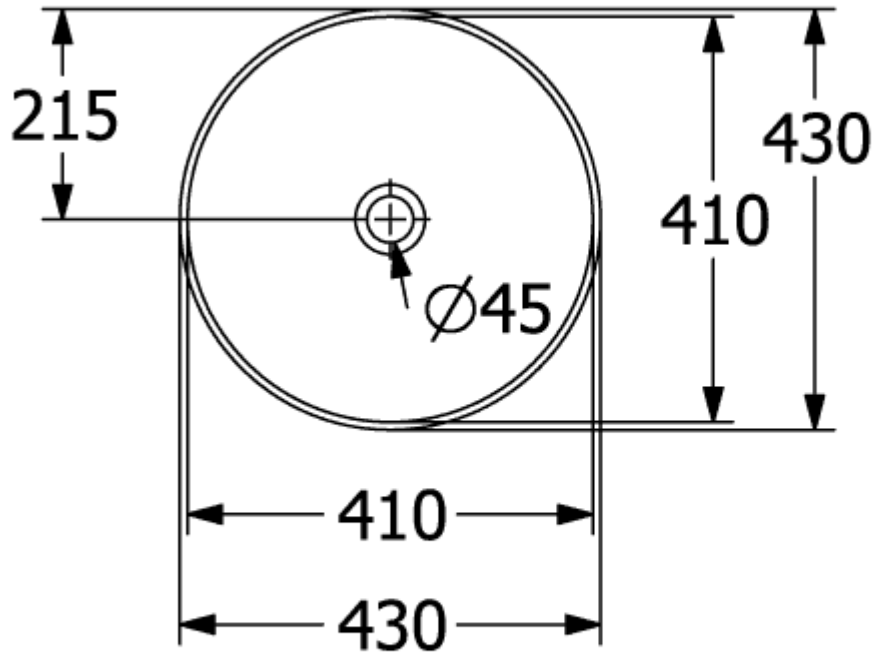

ARTIS SURFACE-MOUNTED WASHBASIN ROUND

PRODUCT INFORMATION

Article title	Villeroy & Boch Artis Surface-mounted washbasin, 430 x 430 x 130 mm, French Linen, without overflow
Article number	417943BCT7
Assembly / Assembly type	Surface-mounted
Scope of delivery	1 x surface-mounted washbasin , 1 x fastening set
Depth in mm	430
Width in mm	430
Height in mm	130
Interior depth	105
Diameter in mm	430
Collection	Artis
Tap fitting / Tap hole information	Please note: unclosable outlet valve must be used with models without overflow
Suitable for	Wall-mounted tap fittings, Matching Villeroy&Boch furniture Tap fitting with raised base
Material	TitanCeram
surface	glossy
Colour name	French Linen
With overflow	No
Shape	Round
Colour designation	French Linen
Antibacterial surface (with AntiBac)	No
Easy surface cleaning (CeramicPlus)	No
Underside of washbasin	unpolished
Number of bowls	1

TECHNICAL DRAWINGS

417943BCT7

417943BCT7