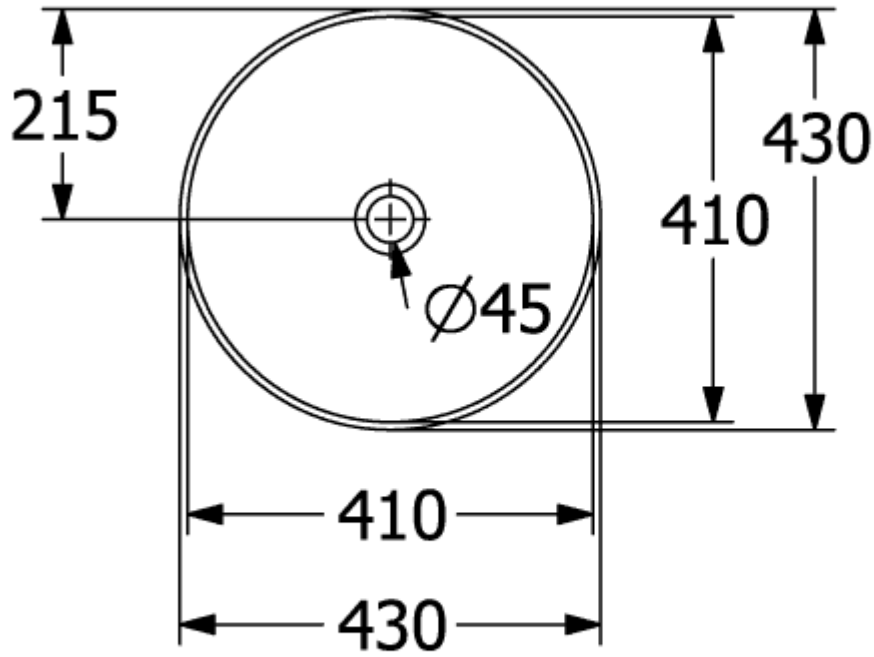

TECHNICAL DRAWINGS

417943BCT8