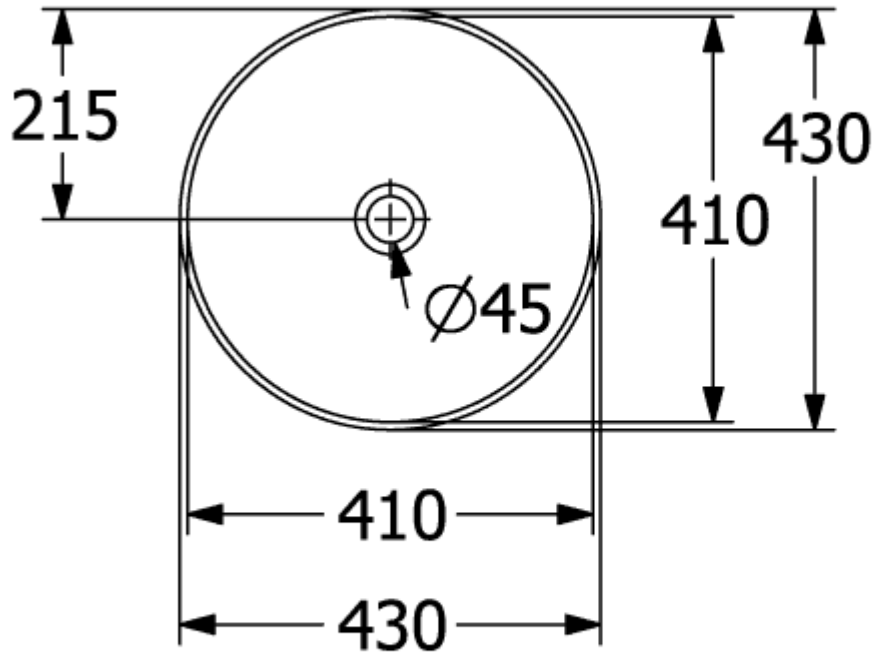

ARTIS SURFACE-MOUNTED WASHBASIN ROUND

PRODUCT INFORMATION

Article title	Villeroy & Boch Artis Surface-mounted washbasin, 430 x 430 x 130 mm, Indian Summer, without overflow
Article number	417943BCW9
Assembly / Assembly type	Surface-mounted
Scope of delivery	1 x surface-mounted washbasin , 1 x fastening set
Depth in mm	430
Width in mm	430
Height in mm	130
Interior depth	105
Diameter in mm	430
Collection	Artis
Tap fitting / Tap hole information	Please note: unclosable outlet valve must be used with models without overflow
Suitable for	Wall-mounted tap fittings, Matching Villeroy&Boch furniture Tap fitting with raised base
Material	TitanCeram
surface	glossy
Colour name	Indian Summer
With overflow	No
Shape	Round
Colour designation	Indian Summer
Antibacterial surface (with AntiBac)	No
Easy surface cleaning (CeramicPlus)	No
Underside of washbasin	unpolished
Number of bowls	1

TECHNICAL DRAWINGS

417943BCW9

417943BCW9