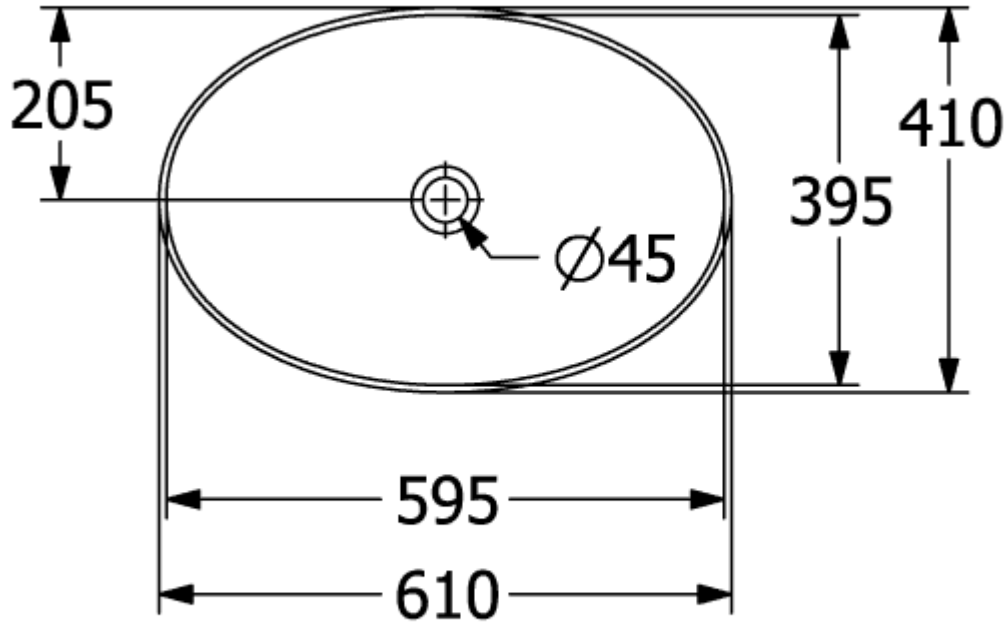

ARTIS SURFACE-MOUNTED WASHBASIN OVAL

PRODUCT INFORMATION

Article title	Villeroy & Boch Artis Surface-mounted washbasin, 610 x 410 x 130 mm, Sage Green, without overflow
Article number	419861BCS8
Assembly / Assembly type	Surface-mounted
Scope of delivery	1 x surface-mounted washbasin , 1 x fastening set
Depth in mm	410
Width in mm	610
Height in mm	130
Interior depth	105
Collection	Artis
Tap fitting / Tap hole information	Please note: unclosable outlet valve must be used with models without overflow
Suitable for	Wall-mounted tap fittings, Matching Villeroy&Boch furniture Tap fitting with raised base
Material	TitanCeram
surface	glossy
Colour name	Sage Green
With overflow	No
Shape	Oval
Colour designation	Sage Green
Antibacterial surface (with AntiBac)	No
Easy surface cleaning (CeramicPlus)	No
Underside of washbasin	unpolished
Number of bowls	1

TECHNICAL DRAWINGS

419861BCS8

419861BCS8