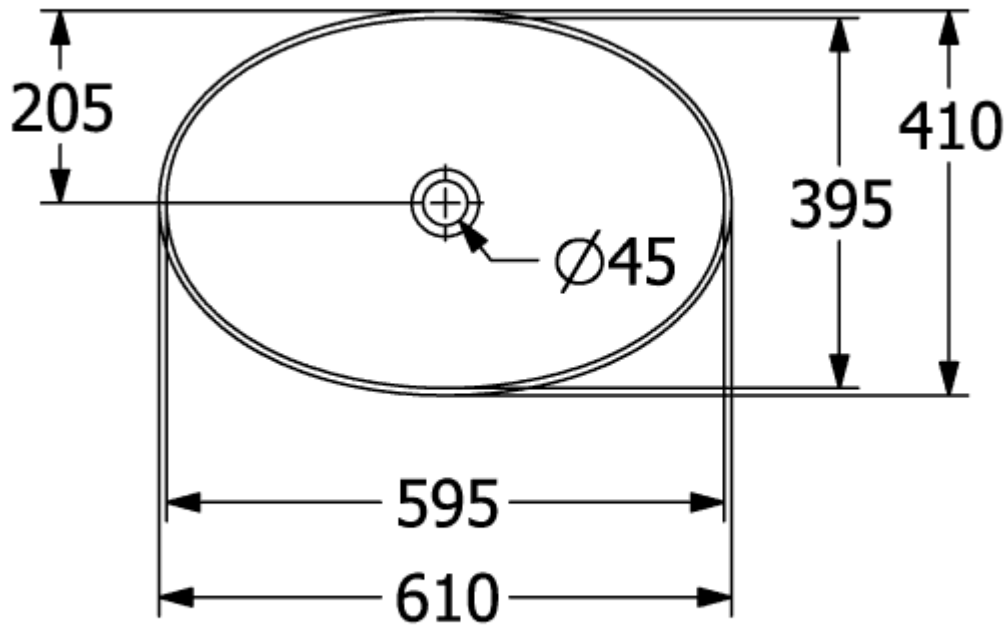

TECHNICAL DRAWINGS

419861BCT7