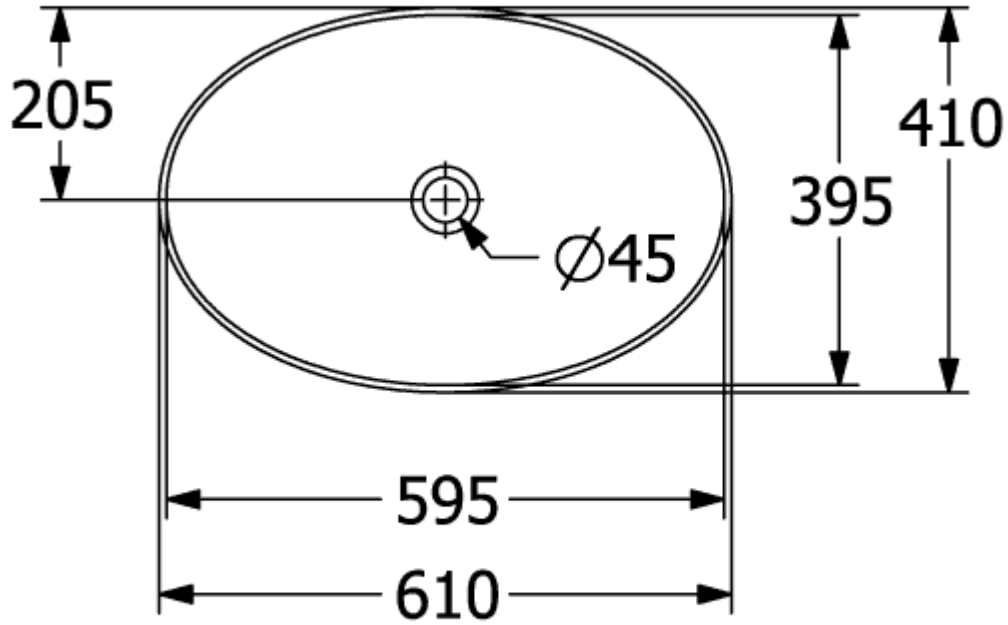

ARTIS SURFACE-MOUNTED WASHBASIN OVAL

PRODUCT INFORMATION

Article title	Villeroy & Boch Artis Surface-mounted washbasin, 610 x 410 x 130 mm, Rust, without overflow
Article number	419861BCW8
Assembly / Assembly type	Surface-mounted
Scope of delivery	1 x surface-mounted washbasin , 1 x fastening set
Depth in mm	410
Width in mm	610
Height in mm	130
Interior depth	105
Collection	Artis
Tap fitting / Tap hole information	Please note: unclosable outlet valve must be used with models without overflow
Suitable for	Wall-mounted tap fittings, Matching Villeroy&Boch furniture Tap fitting with raised base
Material	TitanCeram
surface	glossy
Colour name	Rust
With overflow	No
Shape	Oval
Colour designation	Rust
Antibacterial surface (with AntiBac)	No
Easy surface cleaning (CeramicPlus)	No
Underside of washbasin	unpolished
Number of bowls	1

TECHNICAL DRAWINGS

419861BCW8

419861BCW8