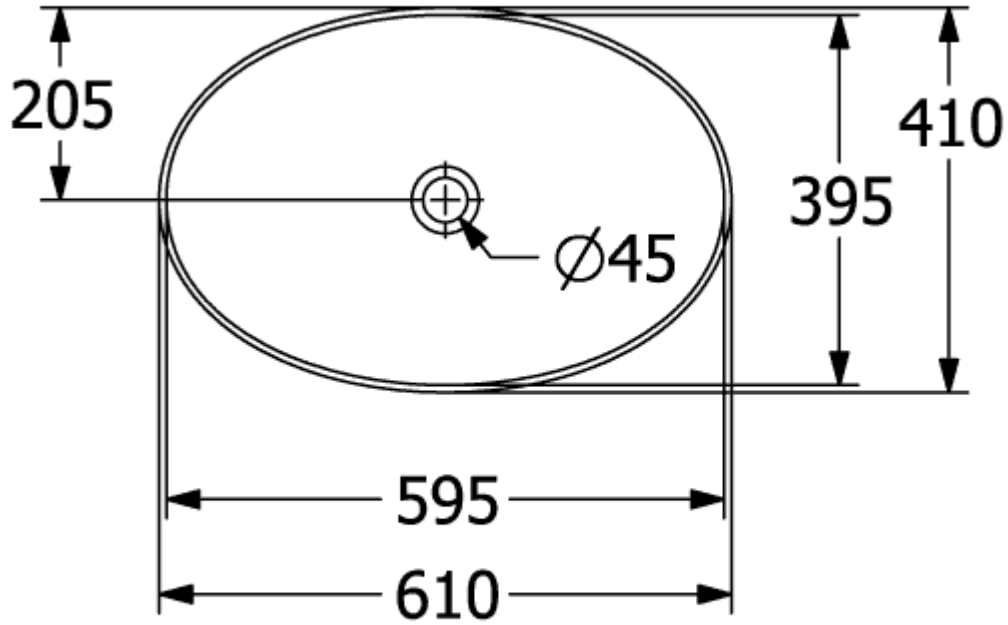

ARTIS SURFACE-MOUNTED WASHBASIN OVAL

PRODUCT INFORMATION

Article title	Villeroy & Boch Artis Surface-mounted washbasin, 610 x 410 x 130 mm, Indian Summer, without overflow
Article number	419861BCW9
Assembly / Assembly type	Surface-mounted
Scope of delivery	1 x surface-mounted washbasin , 1 x fastening set
Depth in mm	410
Width in mm	610
Height in mm	130
Interior depth	105
Collection	Artis
Tap fitting / Tap hole information	Please note: unclosable outlet valve must be used with models without overflow
Suitable for	Wall-mounted tap fittings, Matching Villeroy&Boch furniture Tap fitting with raised base
Material	TitanCeram
surface	glossy
Colour name	Indian Summer
With overflow	No
Shape	Oval
Colour designation	Indian Summer
Antibacterial surface (with AntiBac)	No
Easy surface cleaning (CeramicPlus)	No
Underside of washbasin	unpolished
Number of bowls	1

TECHNICAL DRAWINGS

419861BCW9

419861BCW9