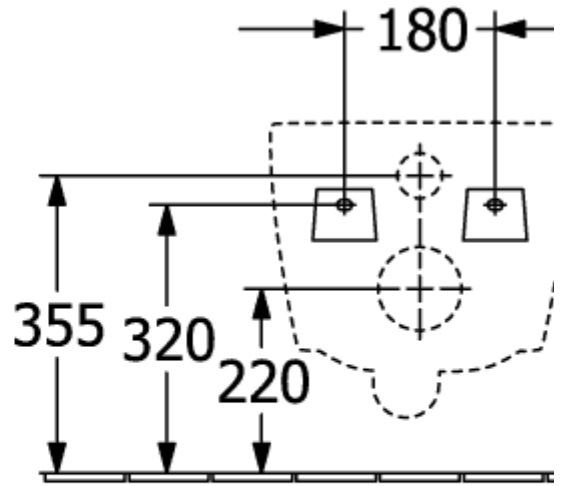

TECHNICAL DRAWINGS

4674T0R1