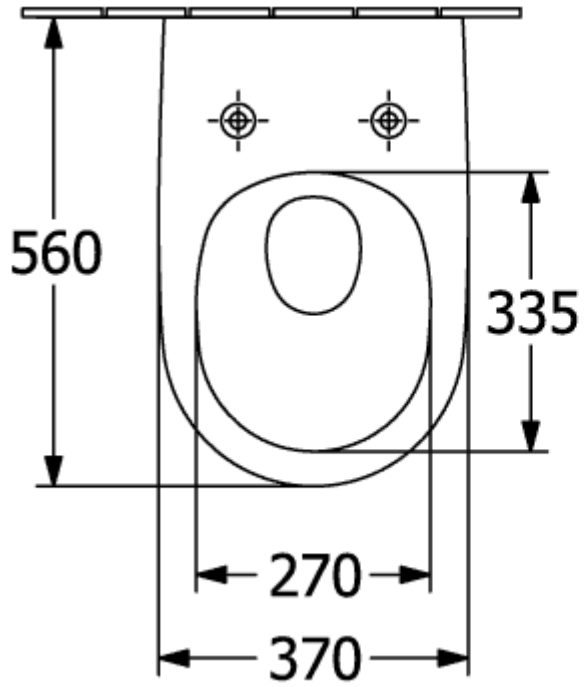

ANTAO WASHDOWN TOILET, RIMLESS ROUND

PRODUCT INFORMATION

Article title	Villeroy & Boch Antao Washdown toilet, rimless, wall-mounted, with TwistFlush, White Alpin CeramicPlus
Article number	4674T0R1
Assembly / Assembly type	wall-mounted
Assembly instructions	not suitable for installation with flush valves
Scope of delivery	1 x washdown toilet, rimless , 1 x fastening set
Depth in mm	560
Width in mm	370
Height in mm	355
Collection	Antao
Suitable for	Concealed cistern
Innovative flushing technology (with TwistFlush)	Yes
Flush volume l	3 / 4,5 l
Wall-mounted - floor-standing	wall-mounted
Material	Sanitary ceramics
surface	glossy
Colour name	White Alpin CeramicPlus
Shape	Round
Colour designation	White Alpin
Antibacterial surface (with AntiBac)	No
Easy surface cleaning (CeramicPlus)	Yes
Rimless (mit DirectFlush)	Yes
Flush type	Washdown toilet
Integrated freshness solution (with ViFresh)	No
Outlet / outlet	horizontal outlet

TECHNICAL DRAWINGS

4674T0R1

4674T0R1