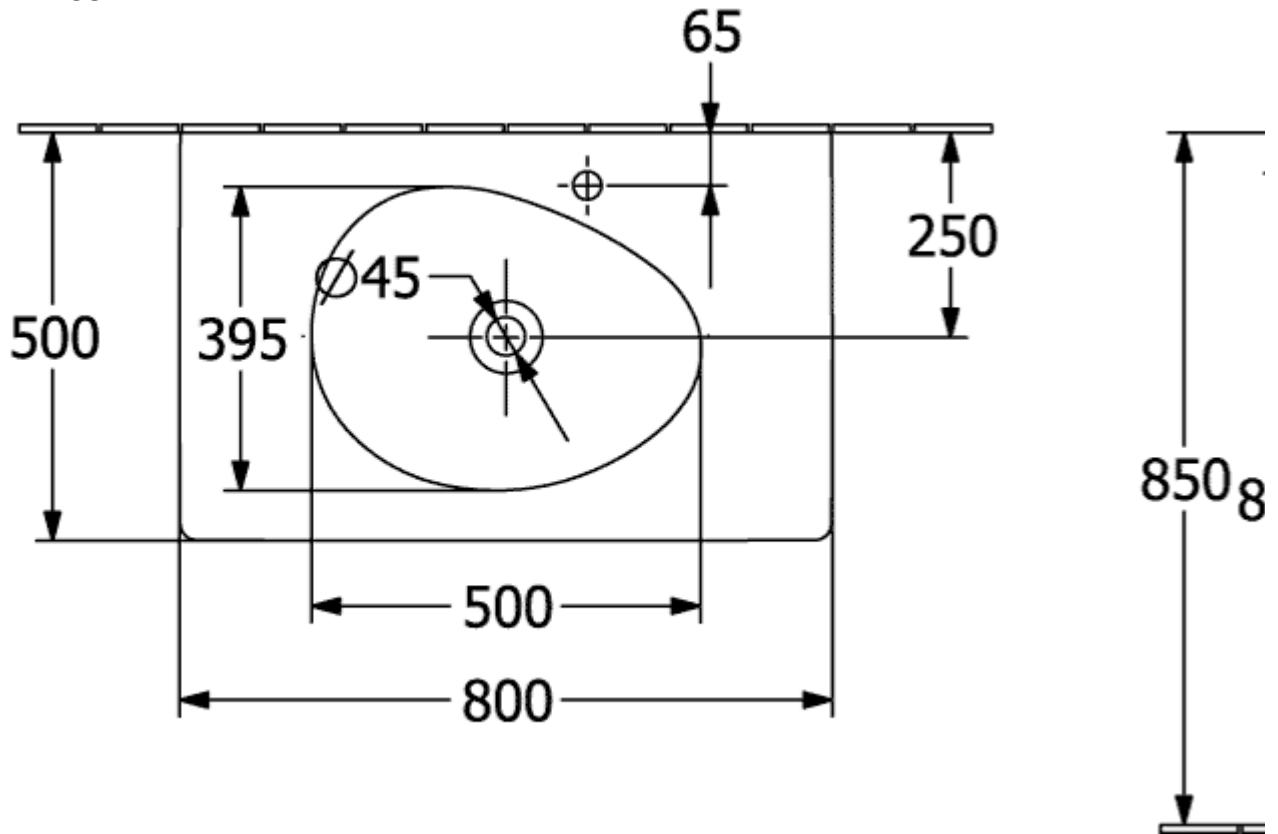

## ANTAO VANITY WASHBASIN RECTANGLE

### PRODUCT INFORMATION

Article title	Villeroy & Boch Antao Vanity washbasin, 800 x 500 x 150 mm, White Alpin CeramicPlus, without overflow
Article number	4A7581R1
Assembly / Assembly type	wall-mounted
Scope of delivery	1 x vanity washbasin , 1 x non-closing outlet valve with ceramic valve cover
Depth in mm	500
Width in mm	800
Height in mm	150
Interior depth	115
Collection	Antao
Suitable for	1-hole mixer, Matching Villeroy&Boch furniture
Material	TitanCeram
surface	glossy
Colour name	White Alpin CeramicPlus
With overflow	No
Shape	Rectangle
Colour designation	White Alpin
Antibacterial surface (with AntiBac)	No
Easy surface cleaning (CeramicPlus)	Yes
Number of tap holes punched through	1
Number of bowls	1

TECHNICAL DRAWINGS

4A7581R1

4A7581R1