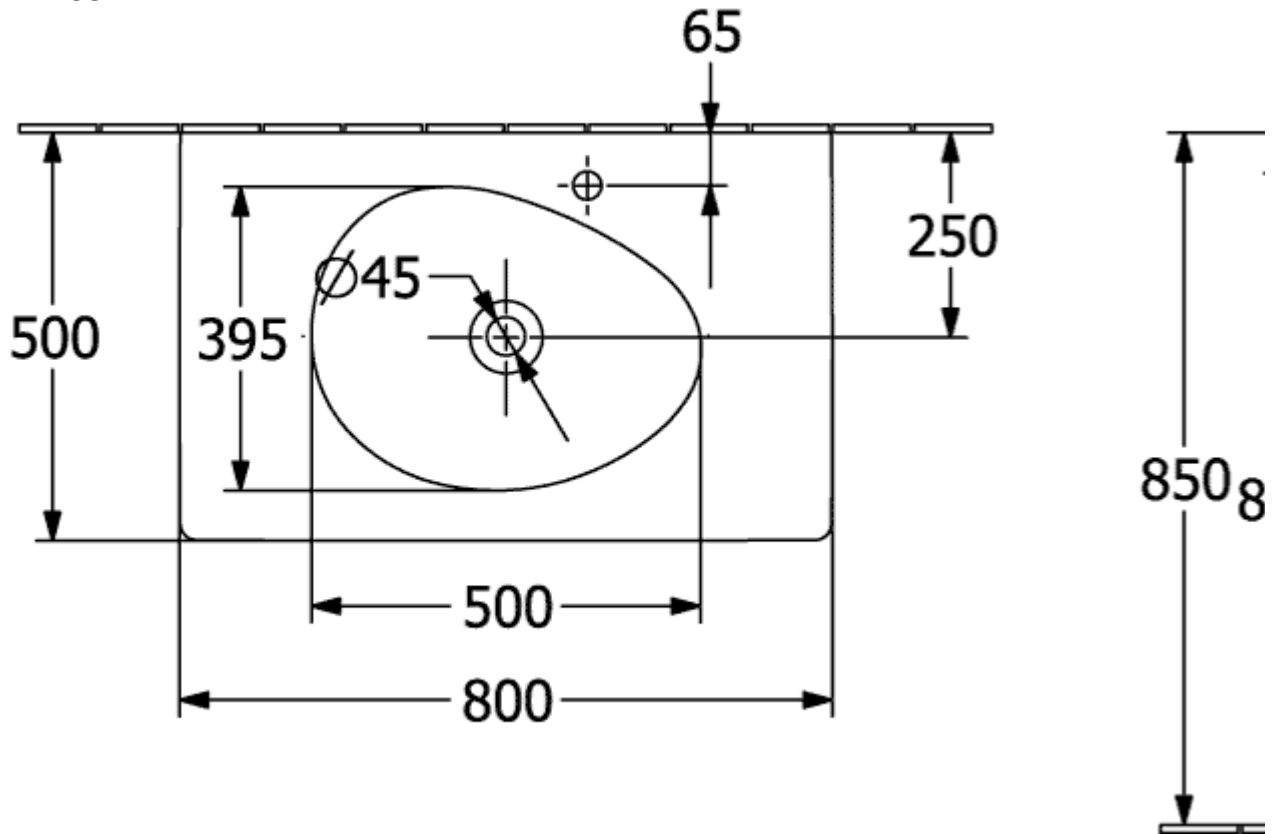

ANTAO VANITY WASHBASIN RECTANGLE

PRODUCT INFORMATION

Article title	Villeroy & Boch Antao Vanity washbasin, 800 x 500 x 150 mm, White Alpin CeramicPlus, with concealed overflow
Article number	4A7584R1
Assembly / Assembly type	wall-mounted
Scope of delivery	1 x vanity washbasin , 1 x concealed ViFlow overflow with ceramic valve cover
Depth in mm	500
Width in mm	800
Height in mm	150
Interior depth	115
Collection	Antao
Suitable for	1-hole mixer, Matching Villeroy&Boch furniture
Material	TitanCeram
surface	glossy
Colour name	White Alpin CeramicPlus
With overflow	Yes
Shape	Rectangle
Colour designation	White Alpin
Antibacterial surface (with AntiBac)	No
Easy surface cleaning (CeramicPlus)	Yes
Number of tap holes punched through	1
Number of bowls	1

TECHNICAL DRAWINGS

4A7584R1

4A7584R1