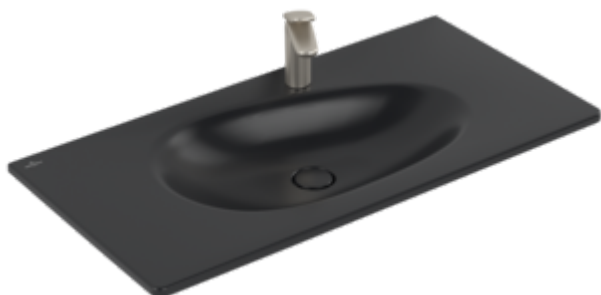

## ANTAO VANITY WASHBASIN RECTANGLE

### PRODUCT INFORMATION

Article title	Villeroy & Boch Antao Vanity washbasin, 1000 x 500 x 150 mm, Pure Black CeramicPlus, without overflow
Article number	4A76A2R7
Assembly / Assembly type	wall-mounted
Scope of delivery	1 x vanity washbasin , 1 x non-closing outlet valve with ceramic valve cover
Depth in mm	500
Width in mm	1000
Height in mm	150
Interior depth	115
Collection	Antao
Suitable for	1-hole mixer, Matching Villeroy&Boch furniture
Material	TitanCeram
surface	matt
Colour name	Pure Black CeramicPlus
With overflow	No
Shape	Rectangle
Colour designation	Pure Black
Antibacterial surface (with AntiBac)	No
Easy surface cleaning (CeramicPlus)	Yes
Number of tap holes punched through	1
Number of bowls	1