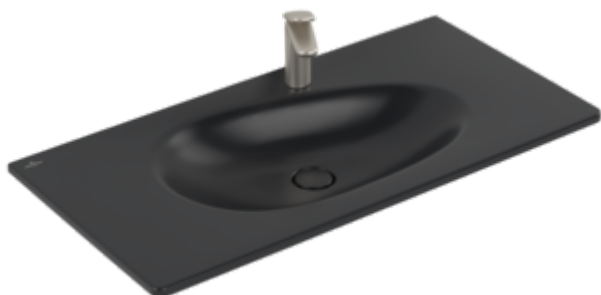

ANTAO VANITY WASHBASIN RECTANGLE

PRODUCT INFORMATION

| | |
|--------------------------------------|--|
| Article title | Villeroy & Boch Antao Vanity washbasin, 1000 x 500 x 150 mm, Pure Black CeramicPlus, with concealed overflow |
| Article number | 4A76ABR7 |
| Assembly / Assembly type | wall-mounted |
| Scope of delivery | 1 x vanity washbasin , 1 x concealed ViFlow overflow with ceramic valve cover |
| Depth in mm | 500 |
| Width in mm | 1000 |
| Height in mm | 150 |
| Interior depth | 115 |
| Collection | Antao |
| Suitable for | 1-hole mixer, Matching Villeroy&Boch furniture |
| Material | TitanCeram |
| surface | matt |
| Colour name | Pure Black CeramicPlus |
| With overflow | Yes |
| Shape | Rectangle |
| Colour designation | Pure Black |
| Antibacterial surface (with AntiBac) | No |
| Easy surface cleaning (CeramicPlus) | Yes |
| Number of tap holes punched through | 1 |
| Number of bowls | 1 |