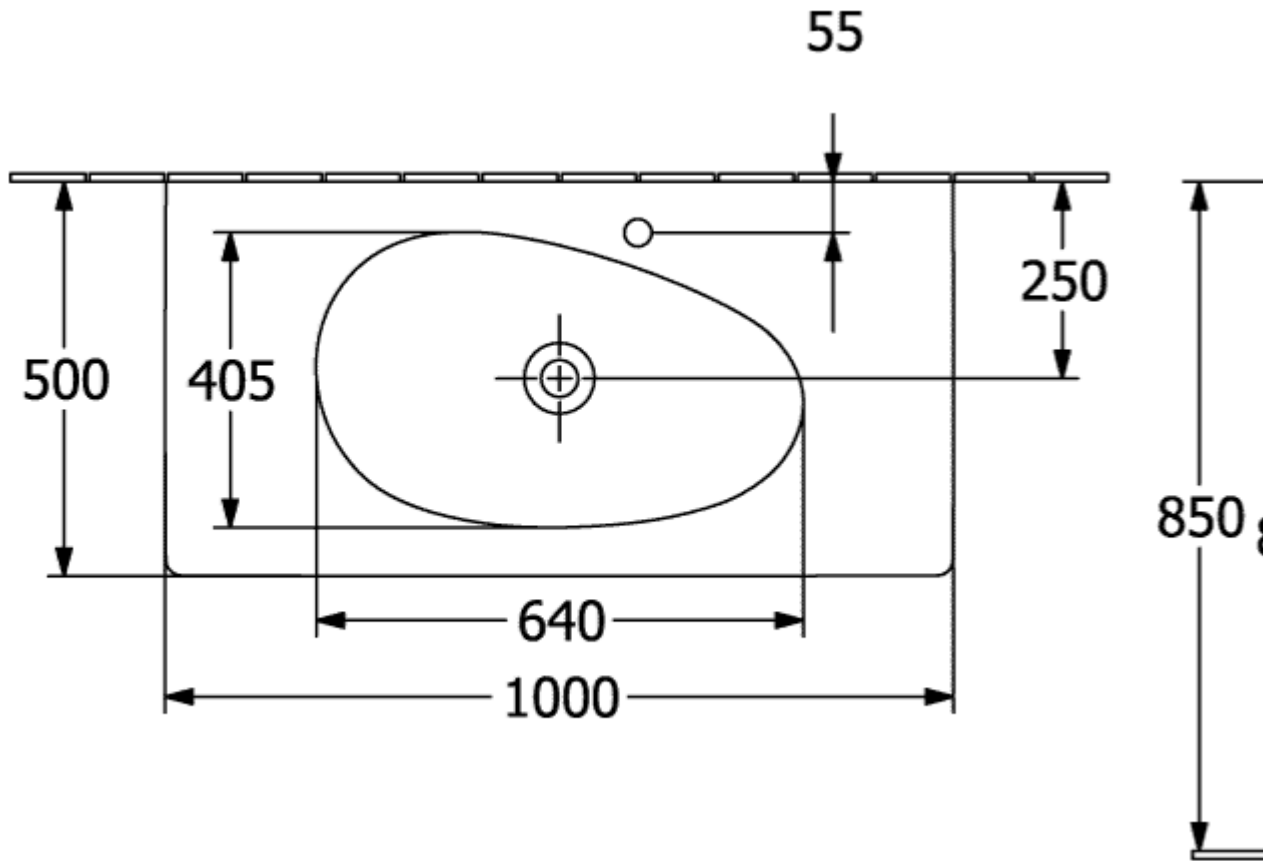

ANTAO VANITY WASHBASIN RECTANGLE

PRODUCT INFORMATION

| | |
|--------------------------------------|--|
| Article title | Villeroy & Boch Antao Vanity washbasin, 1000 x 500 x 150 mm, Pure Black CeramicPlus, with concealed overflow |
| Article number | 4A76ABR7 |
| Assembly / Assembly type | wall-mounted |
| Scope of delivery | 1 x vanity washbasin , 1 x concealed ViFlow overflow with ceramic valve cover |
| Depth in mm | 500 |
| Width in mm | 1000 |
| Height in mm | 150 |
| Interior depth | 115 |
| Collection | Antao |
| Suitable for | 1-hole mixer, Matching Villeroy&Boch furniture |
| Material | TitanCeram |
| surface | matt |
| Colour name | Pure Black CeramicPlus |
| With overflow | Yes |
| Shape | Rectangle |
| Colour designation | Pure Black |
| Antibacterial surface (with AntiBac) | No |
| Easy surface cleaning (CeramicPlus) | Yes |
| Number of tap holes punched through | 1 |
| Number of bowls | 1 |

TECHNICAL DRAWINGS

4A76ABR7

4A76ABR7