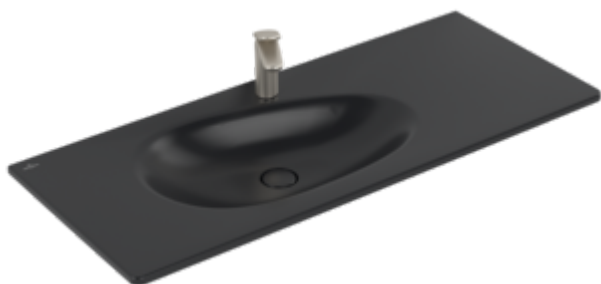

## ANTAO VANITY WASHBASIN RECTANGLE

### PRODUCT INFORMATION

Article title	Villeroy & Boch Antao Vanity washbasin, 1200 x 500 x 150 mm, Pure Black CeramicPlus, without overflow
Article number	4A77L2R7
Assembly / Assembly type	wall-mounted
Scope of delivery	1 x vanity washbasin , 1 x non-closing outlet valve with ceramic valve cover
Depth in mm	500
Width in mm	1200
Height in mm	150
Interior depth	115
Collection	Antao
Suitable for	1-hole mixer, Matching Villeroy&Boch furniture
Material	TitanCeram
surface	matt
Colour name	Pure Black CeramicPlus
With overflow	No
Shape	Rectangle
Colour designation	Pure Black
Antibacterial surface (with AntiBac)	No
Easy surface cleaning (CeramicPlus)	Yes
Number of tap holes punched through	1
Number of bowls	1