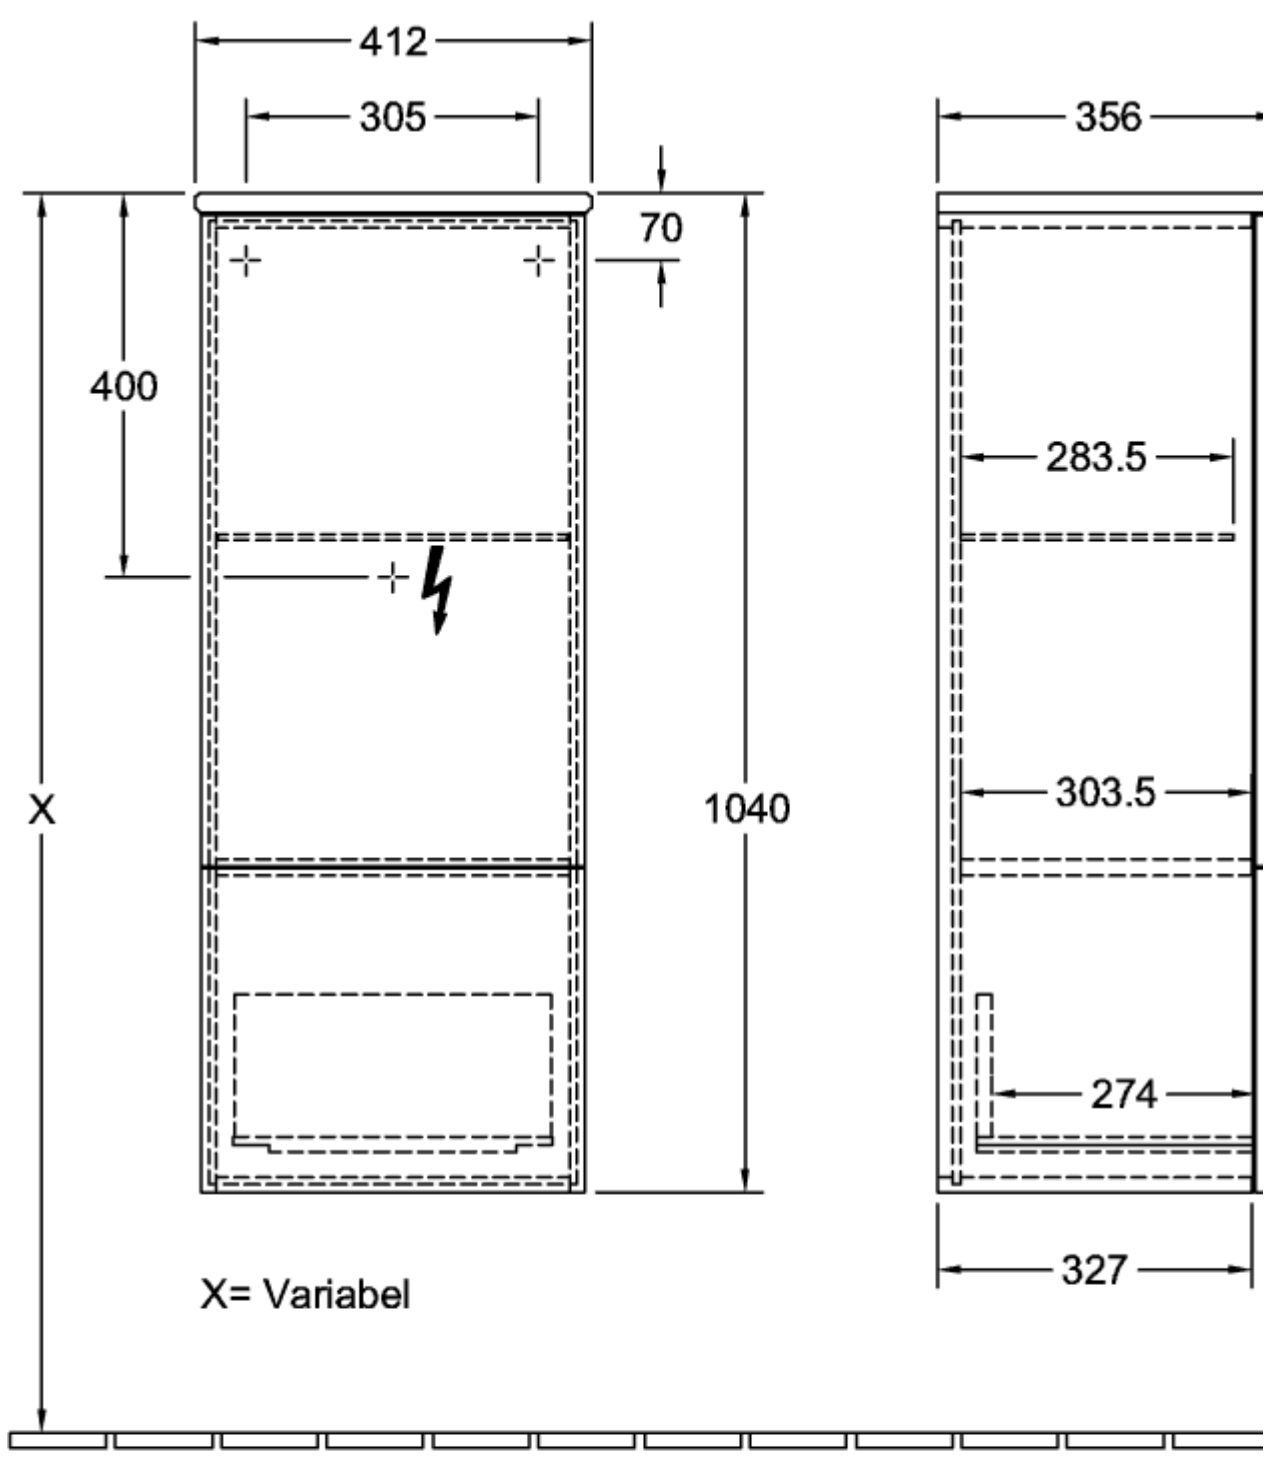

ANTAO MEDIUM-HEIGHT CABINET ANGULAR

PRODUCT INFORMATION

Article title	Villeroy & Boch Antao Medium-height cabinet, 1 door, 414 x 1039 x 356 mm, Front without structure, Glossy White Lacquer / Glossy White Lacquer
Article number	K43000GF
Assembly / Assembly type	wall-mounted
Type of opening	1 door
Door hinge	hinges on left
Equipment	1 cover panel , 1 x drawer with anti-slip base 1 x door 1 x fixed shelf 1 x drawer lighting 1 x glass shelf
Scope of delivery	1 x medium-height cabinet , 1 x fastening
Position of shelf unit	without
Depth in mm	356
Width in mm	414
Height in mm	1039
Collection	Antao
Function	with SoftClosing
Material front	MDF
Material body	MDF
Material cover panel	MDF
Surface textured	Front without structure
Shape	Angular
Colour designation	Glossy White Lacquer
Colour designation of cover panel	Glossy White Lacquer
With lighting	No
Smart home compatible	No

TECHNICAL DRAWINGS

K43000GF

⚡ $\frac{N \neq L}{\text{ooo}}$ 220 - 240V

K43000GF