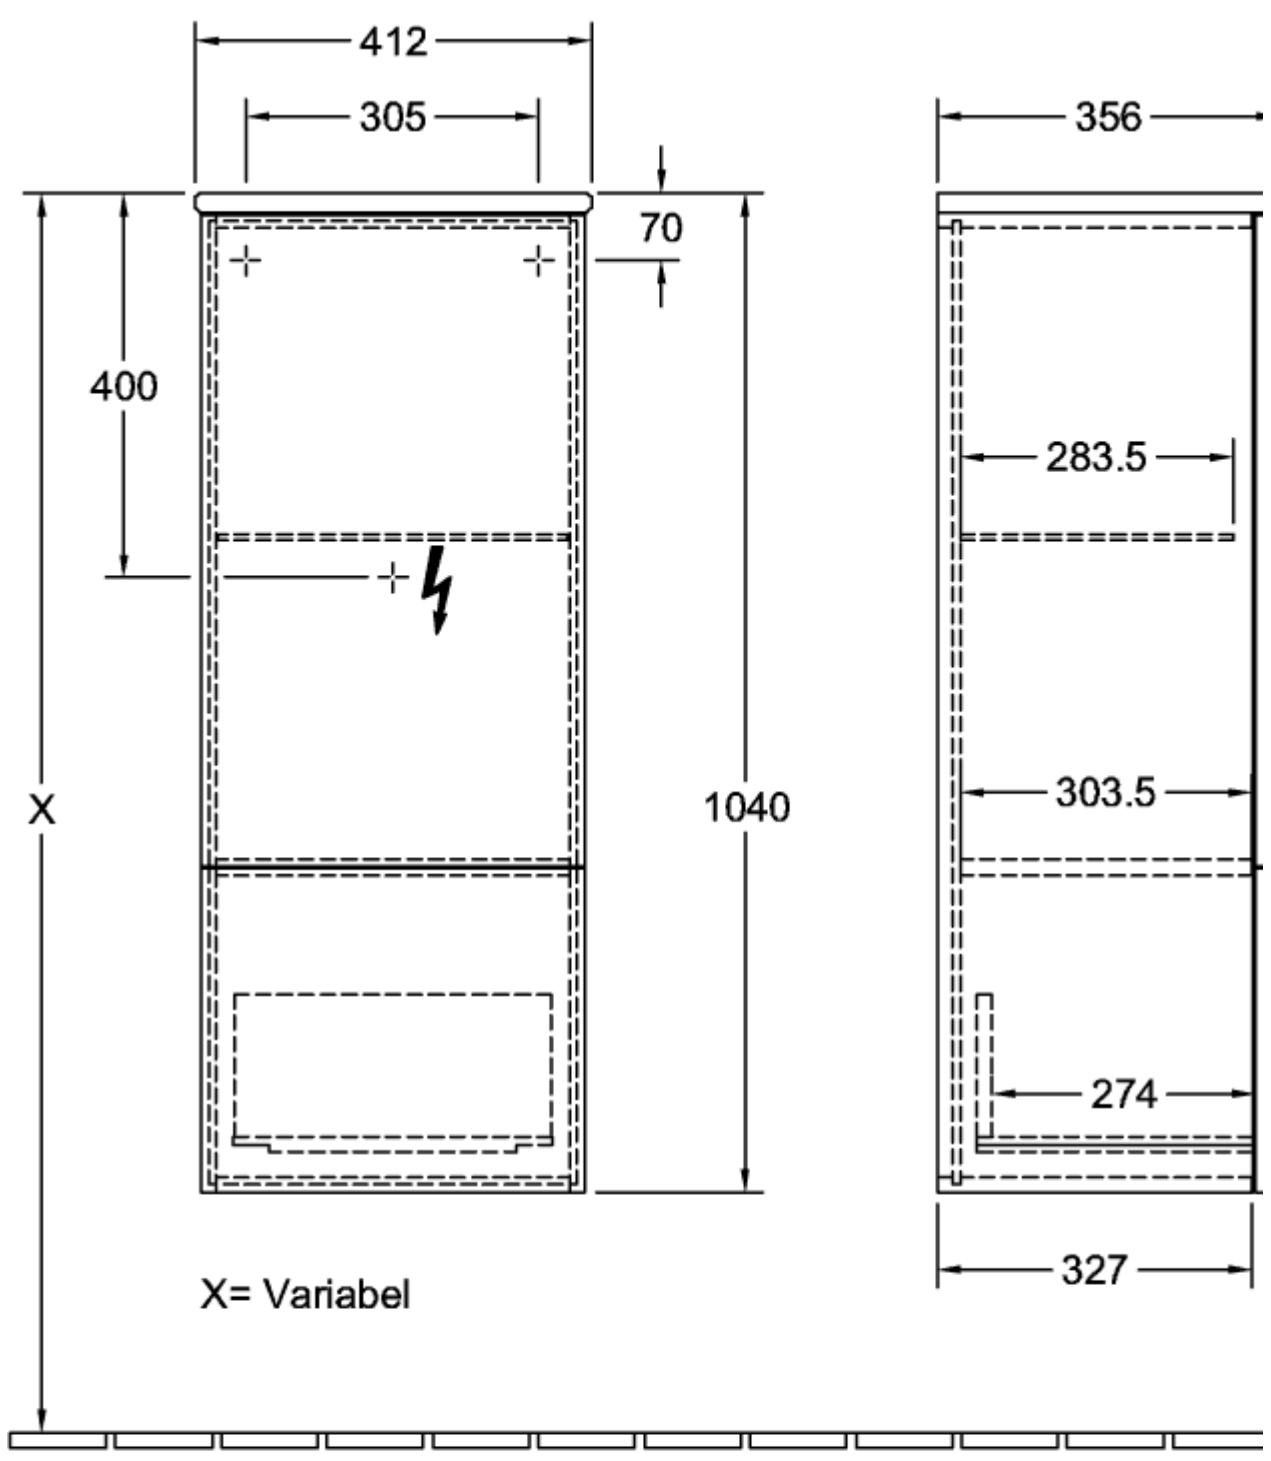

ANTAO MEDIUM-HEIGHT CABINET ANGULAR

PRODUCT INFORMATION

Article title	Villeroy & Boch Antao Medium-height cabinet, 1 door, 414 x 1039 x 356 mm, Front without structure, Glossy White Lacquer / Glossy White Lacquer
Article number	K44000GF
Assembly / Assembly type	wall-mounted
Type of opening	1 door
Door hinge	hinges on right
Equipment	1 cover panel , 1 x drawer with anti-slip base 1 x door 1 x fixed shelf 1 x drawer lighting 1 x glass shelf
Scope of delivery	1 x medium-height cabinet , 1 x fastening
Position of shelf unit	without
Depth in mm	356
Width in mm	414
Height in mm	1039
Collection	Antao
Function	with SoftClosing
Material front	MDF
Material body	MDF
Material cover panel	MDF
Surface textured	Front without structure
Shape	Angular
Colour designation	Glossy White Lacquer
Colour designation of cover panel	Glossy White Lacquer
With lighting	No
Smart home compatible	No

TECHNICAL DRAWINGS

K44000GF

X= Variabel

⚡  220 - 240V

K44000GF