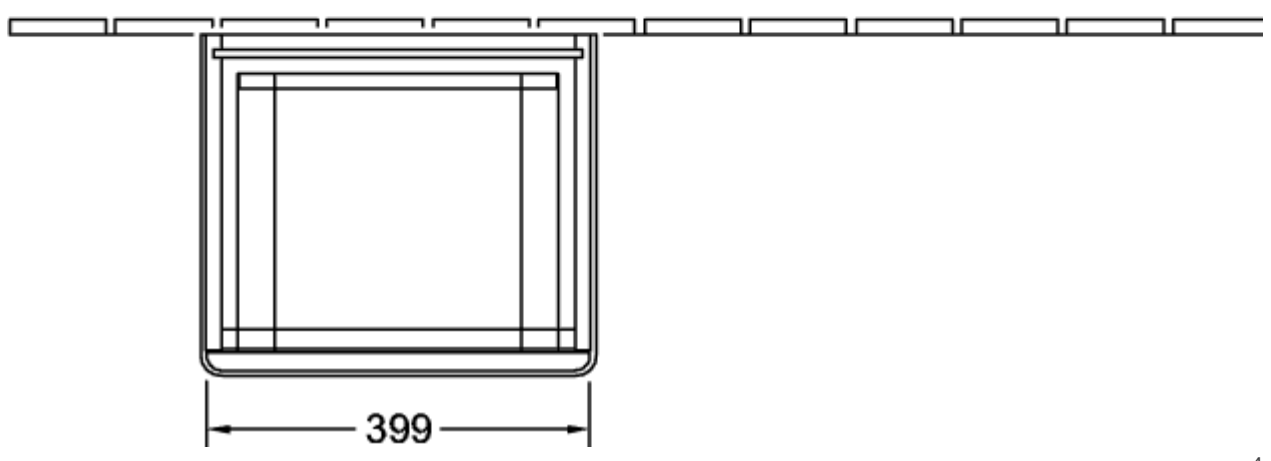

ANTAO MEDIUM-HEIGHT CABINET ANGULAR

PRODUCT INFORMATION

Article title	Villeroy & Boch Antao Medium-height cabinet, 1 door, 414 x 1039 x 356 mm, Front without structure, Glossy White Lacquer / Glossy White Lacquer
Article number	K44000GF
Assembly / Assembly type	wall-mounted
Type of opening	1 door
Door hinge	hinges on right
Equipment	1 cover panel , 1 x drawer with anti-slip base 1 x door 1 x fixed shelf 1 x drawer lighting 1 x glass shelf
Scope of delivery	1 x medium-height cabinet , 1 x fastening
Position of shelf unit	without
Depth in mm	356
Width in mm	414
Height in mm	1039
Collection	Antao
Function	with SoftClosing
Material front	MDF
Material body	MDF
Material cover panel	MDF
Surface textured	Front without structure
Shape	Angular
Colour designation	Glossy White Lacquer
Colour designation of cover panel	Glossy White Lacquer
With lighting	No
Smart home compatible	No

TECHNICAL DRAWINGS

K44000GF

X= Variabel

⚡  220 - 240V

K44000GF