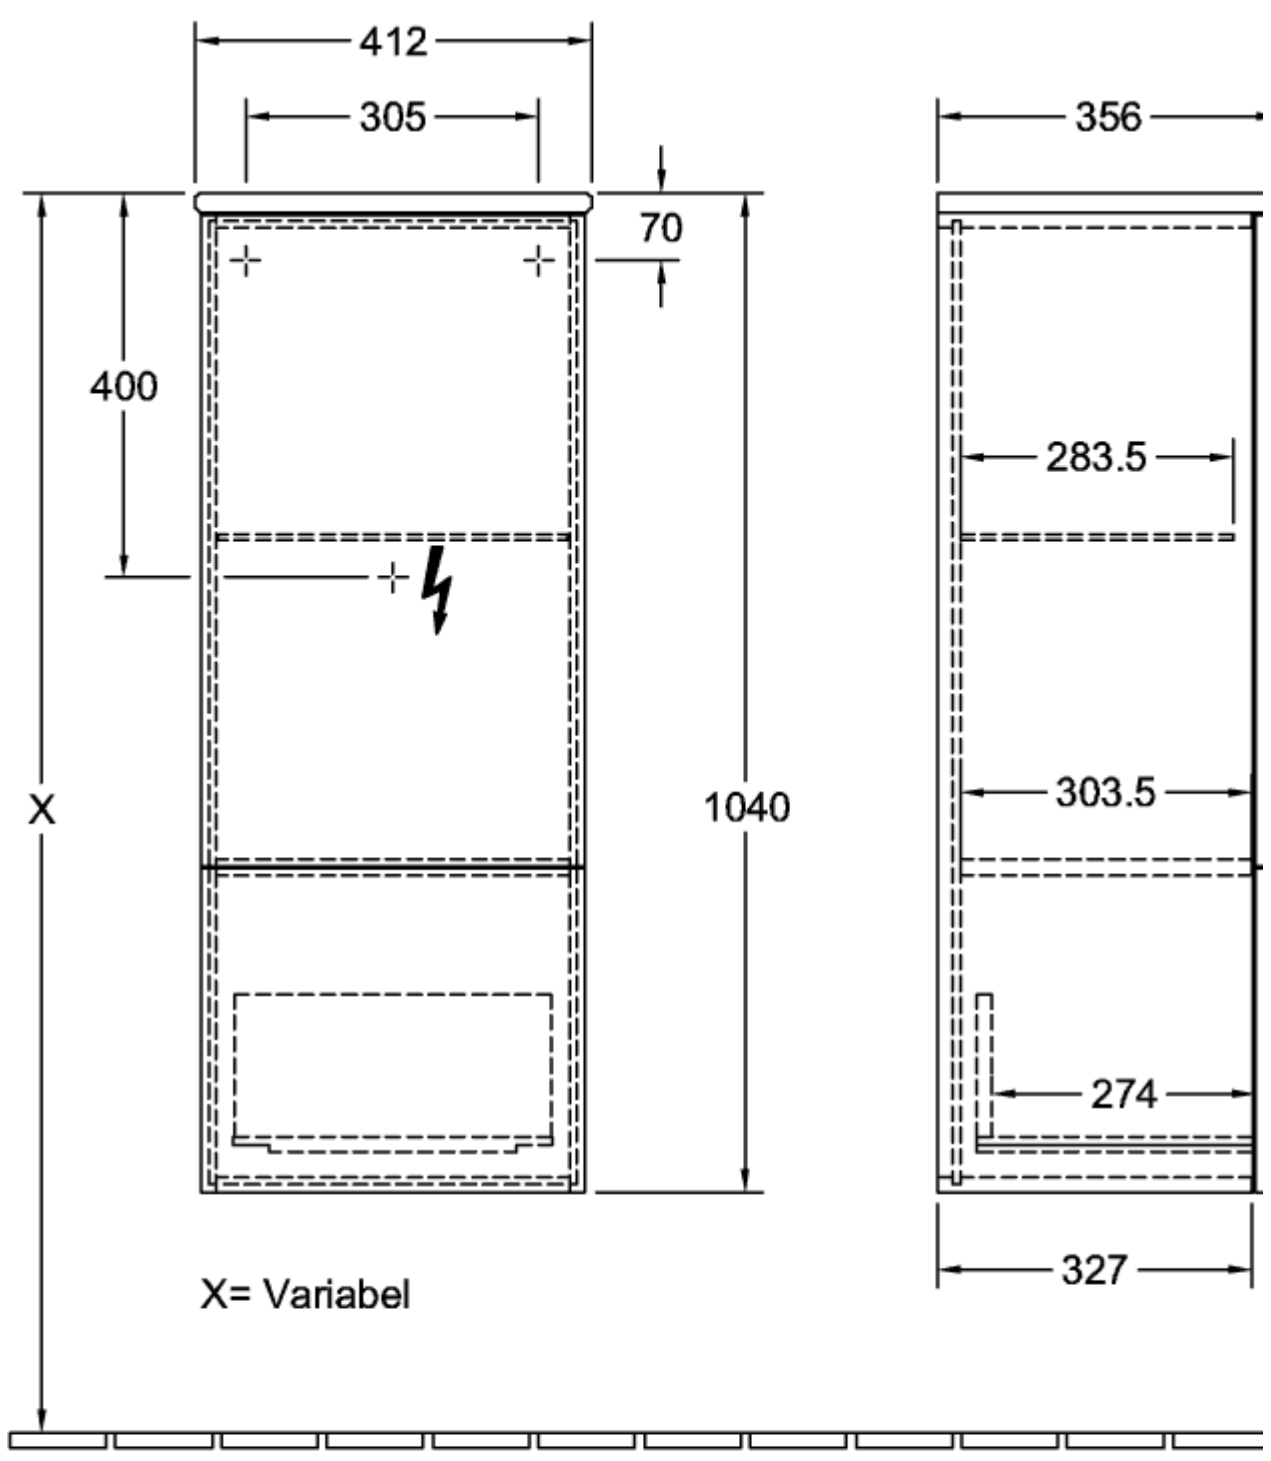

## ANTAO MEDIUM-HEIGHT CABINET ANGULAR

### PRODUCT INFORMATION

Article title	Villeroy & Boch Antao Medium-height cabinet, 1 door, 414 x 1039 x 356 mm, Front without structure, Black Matt Lacquer / Black Matt Lacquer
Article number	K44000PD
Assembly / Assembly type	wall-mounted
Type of opening	1 door
Door hinge	hinges on right
Equipment	1 cover panel , 1 x drawer with anti-slip base 1 x door 1 x fixed shelf 1 x drawer lighting 1 x glass shelf
Scope of delivery	1 x medium-height cabinet , 1 x fastening
Position of shelf unit	without
Depth in mm	356
Width in mm	414
Height in mm	1039
Collection	Antao
Function	with SoftClosing
Material front	MDF
Material body	MDF
Material cover panel	MDF
Surface textured	Front without structure
Shape	Angular
Colour designation	Black Matt Lacquer
Colour designation of cover panel	Black Matt Lacquer
With lighting	No
Smart home compatible	No

## TECHNICAL DRAWINGS

**K4400PD**

X= Variabel

⚡  220 - 240V