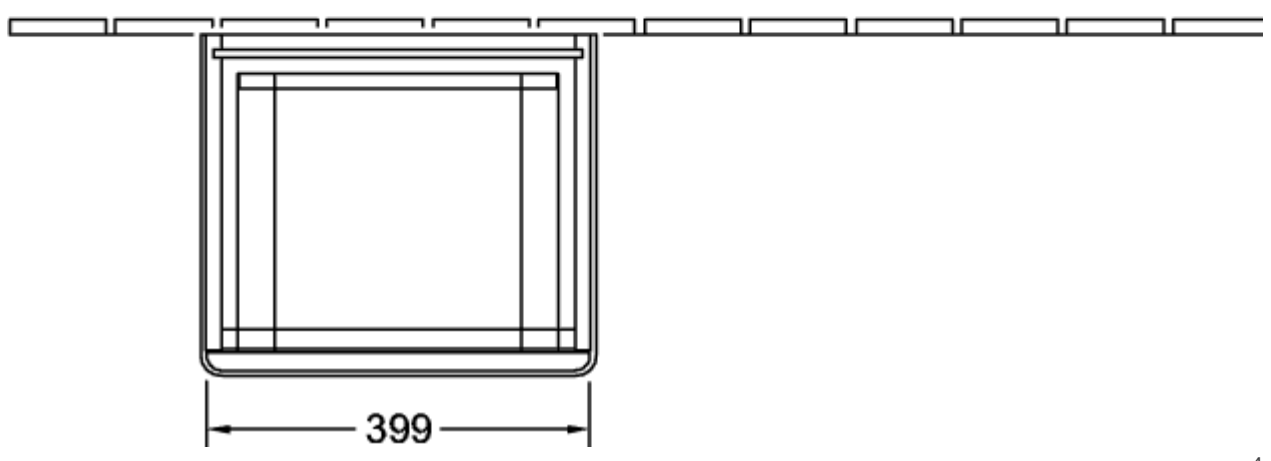

X= Variabel

⚡ 220 - 240V