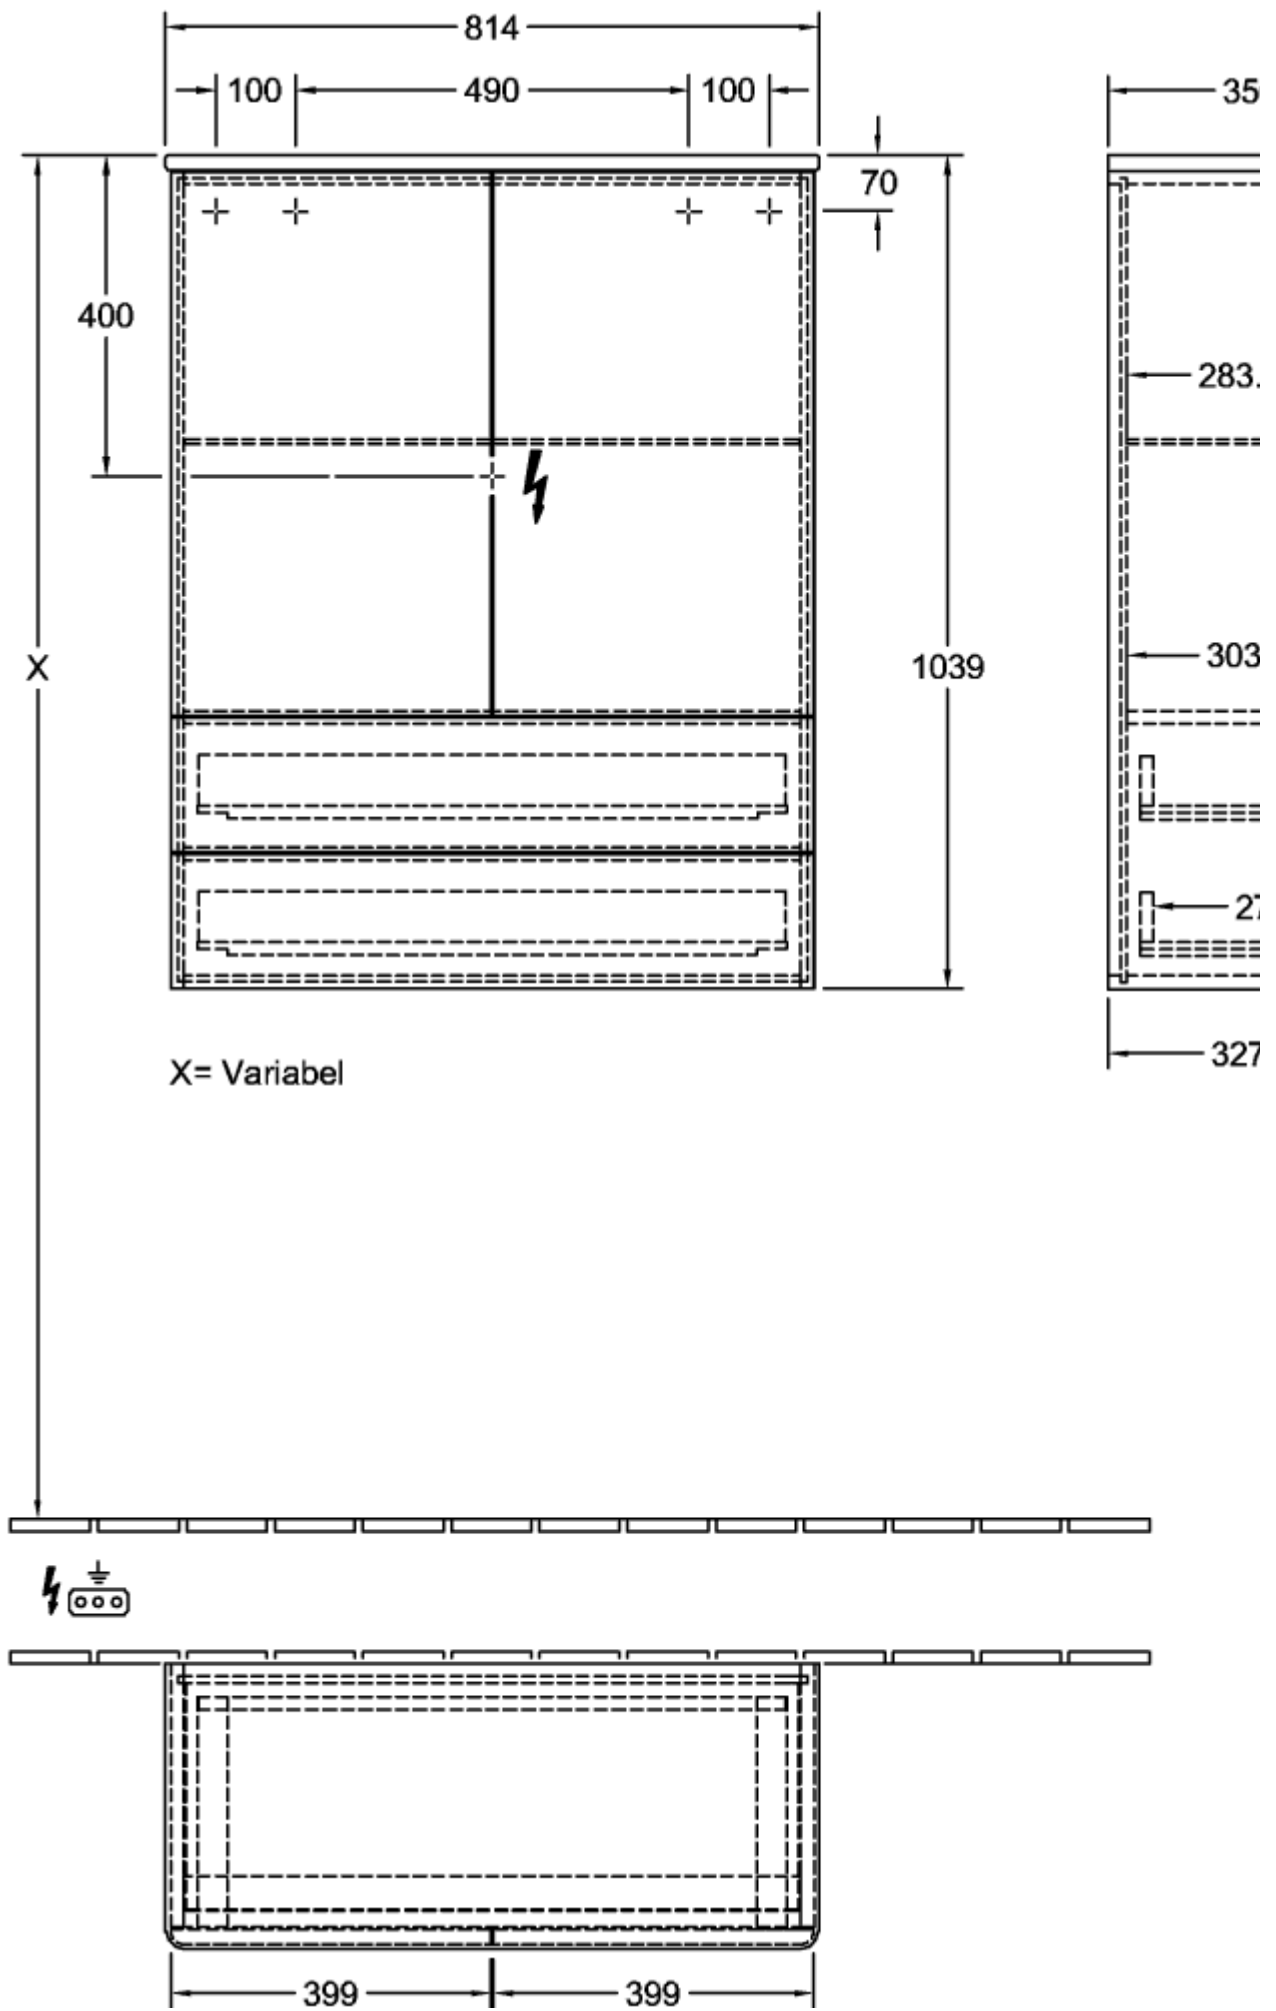

## ANTAO HIGHBOARD ANGULAR

### PRODUCT INFORMATION

Article title	Villeroy & Boch Antao Highboard, 2 doors, 814 x 1039 x 356 mm, Front without structure, Glossy White Lacquer / Glossy White Lacquer
Article number	K47000GF
Assembly / Assembly type	wall-mounted
Type of opening	2 doors
Equipment	1 cover panel , 2 x drawers with anti-slip base 2 x door 1 x fixed shelf 1 x drawer lighting 1 x glass shelf
Scope of delivery	1 x highboard , 1 x fastening
Position of shelf unit	without
Depth in mm	356
Width in mm	814
Height in mm	1039
Collection	Antao
Function	with SoftClosing
Material front	MDF
Material body	MDF
Material cover panel	MDF
Surface textured	Front without structure
Shape	Angular
Colour designation	Glossy White Lacquer
Colour designation of cover panel	Glossy White Lacquer
With lighting	No
Smart home compatible	No

## TECHNICAL DRAWINGS

**K47000GF**