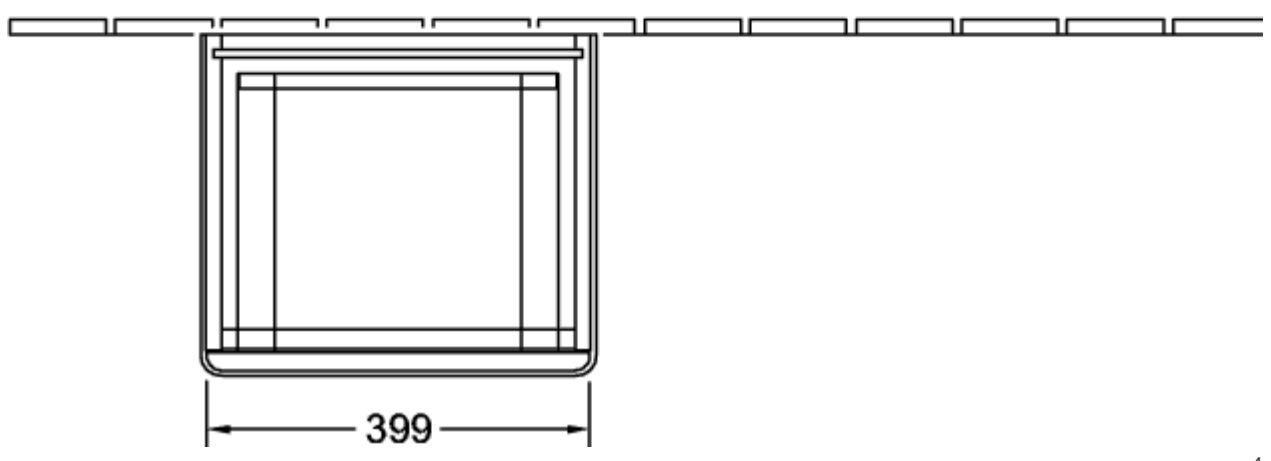

⚡ $\frac{N \neq L}{\text{ooo}}$ 220 - 240V