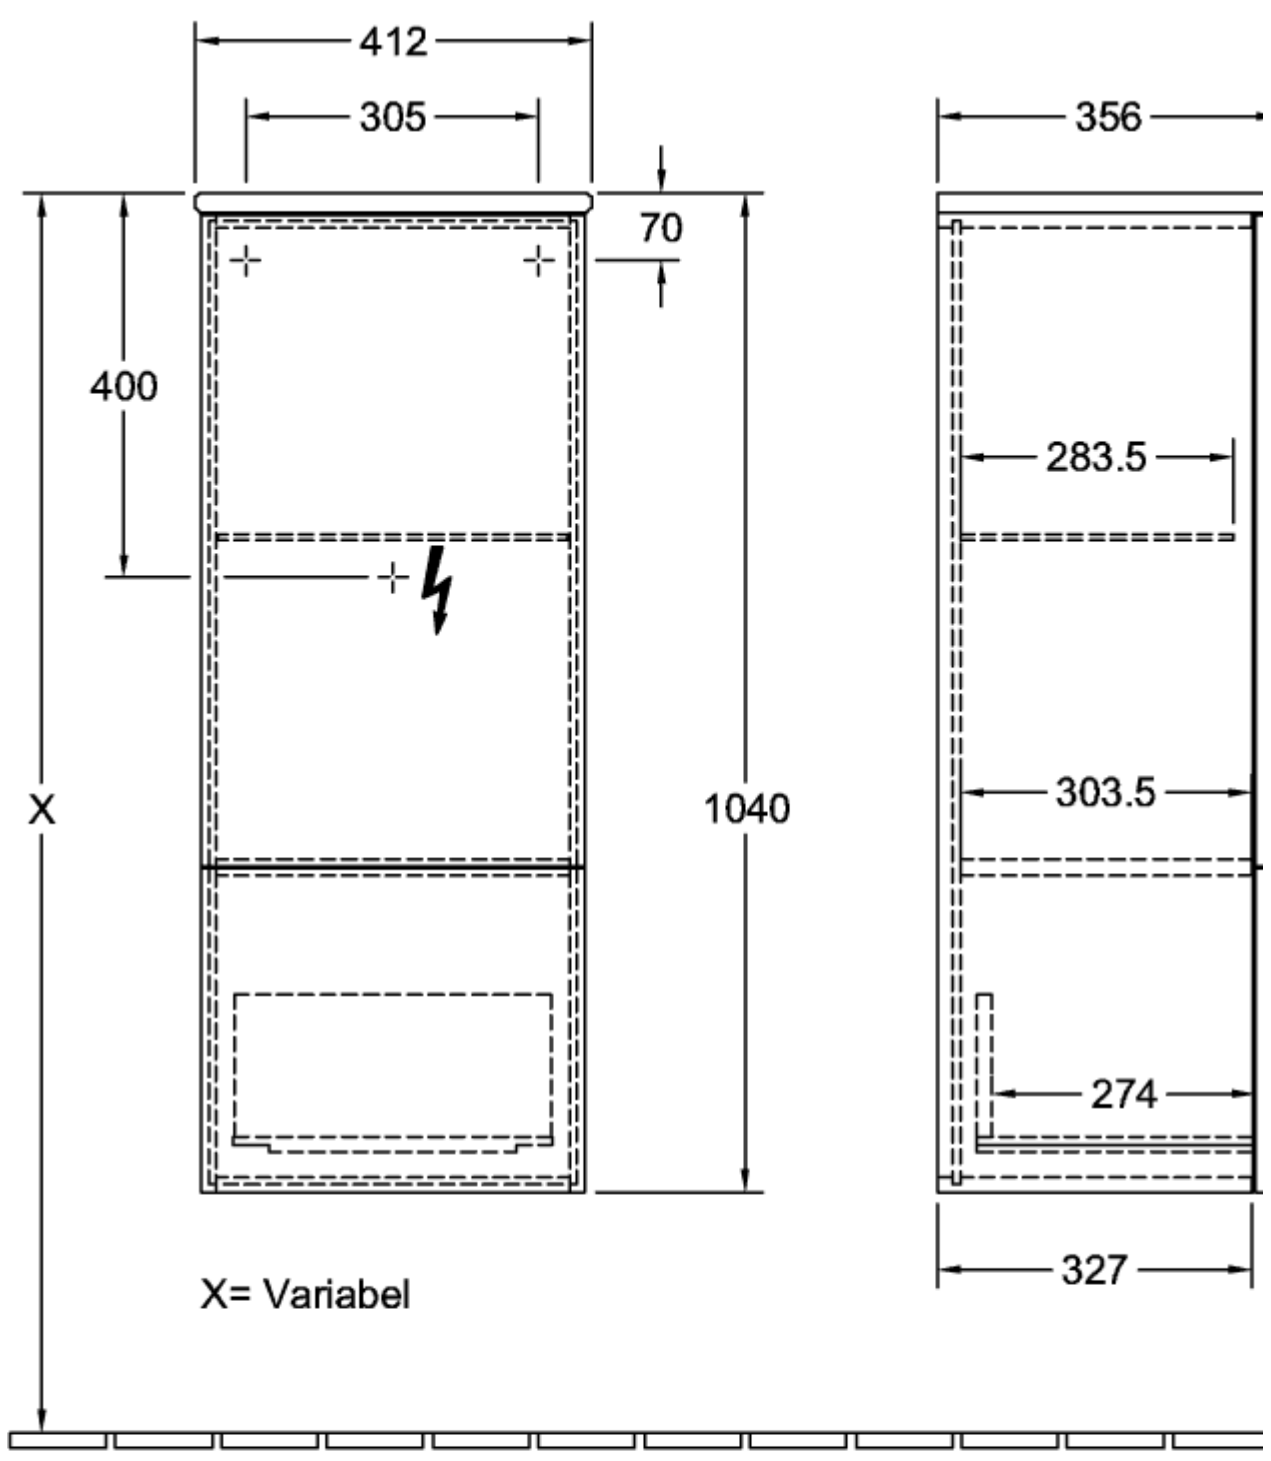

## ANTAO MEDIUM-HEIGHT CABINET ANGULAR

### PRODUCT INFORMATION

Article title	Villeroy & Boch Antao Medium-height cabinet, 1 door, 414 x 1039 x 356 mm, Front without structure, Black Matt Lacquer / Black Matt Lacquer
Article number	L43000PD
Assembly / Assembly type	wall-mounted
Type of opening	1 door
Door hinge	hinges on left
Equipment	1 cover panel , 1 x drawer with anti-slip base 1 x door 1 x fixed shelf 1 x drawer lighting 1 x glass shelf
Scope of delivery	1 x medium-height cabinet , 1 x fastening
Position of shelf unit	without
Depth in mm	356
Width in mm	414
Height in mm	1039
Collection	Antao
Function	with SoftClosing
Material front	MDF
Material body	MDF
Material cover panel	MDF
Surface textured	Front without structure
Shape	Angular
Colour designation	Black Matt Lacquer
Colour designation of cover panel	Black Matt Lacquer
With lighting	No
Smart home compatible	No

## TECHNICAL DRAWINGS

**L43000PD**

⚡  $\frac{N \neq L}{\text{ooo}}$  220 - 240V