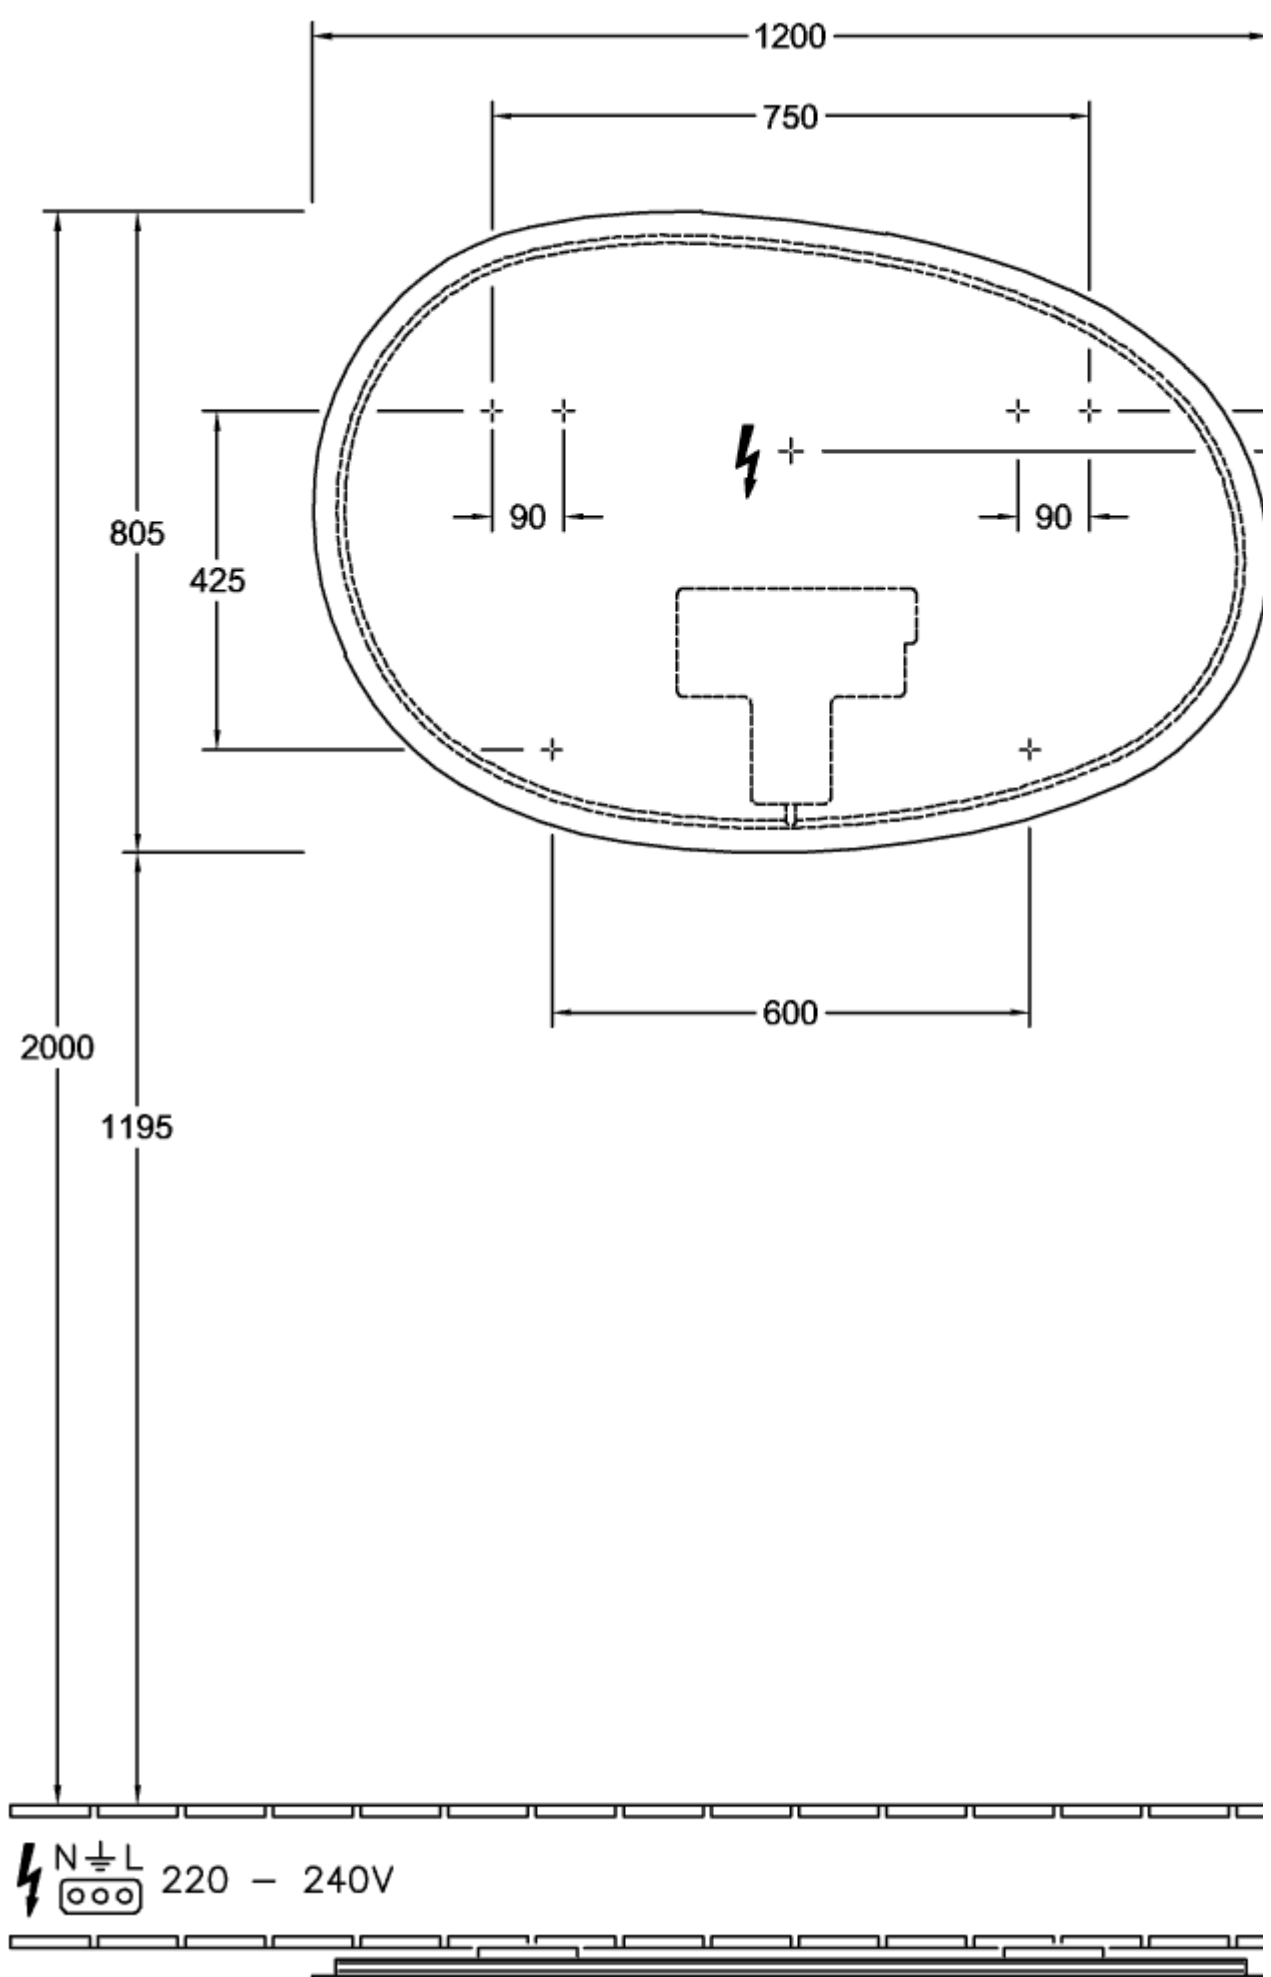

ANTAO MIRROR ASYMMETRIC

PRODUCT INFORMATION

Article title	Villeroy & Boch Antao Mirror, with lighting, 1200 x 805 x 38 mm
Article number	L4801200
Assembly / Assembly type	wall-mounted
Equipment	LED ambient lighting
Scope of delivery	1 x mirror , 1 x fastening
Depth in mm	38
Width in mm	1200
Height in mm	805
Collection	Antao
Function	with lighting
Shape	Asymmetric
With lighting	Yes
Smart home compatible	No

TECHNICAL DRAWINGS

L4801200

L4801200