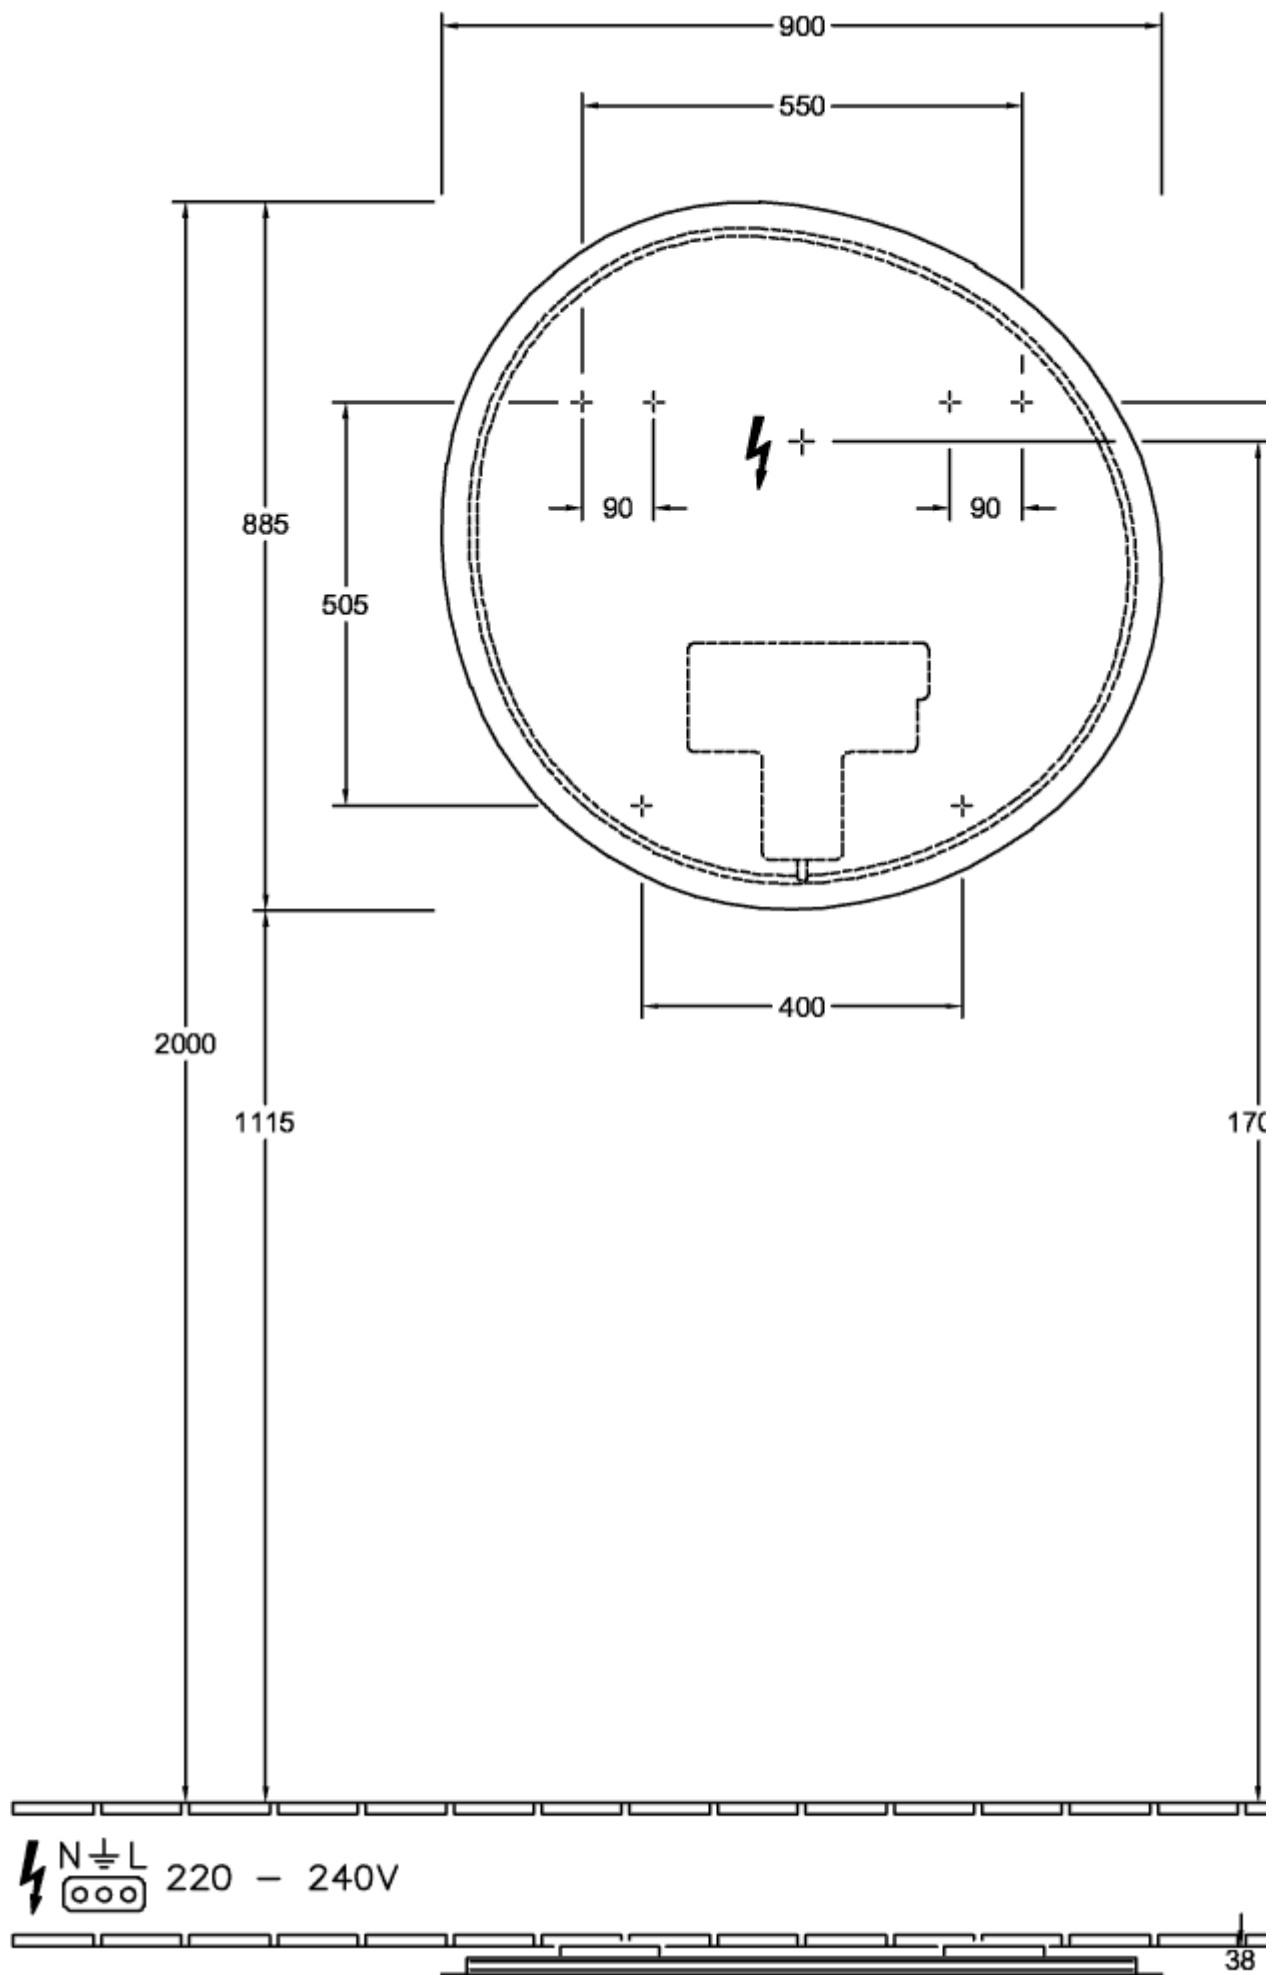

## ANTAO MIRROR ASYMMETRIC

### PRODUCT INFORMATION

Article title	Villeroy & Boch Antao Mirror, with lighting, 900 x 885 x 38 mm
Article number	L4809000
Assembly / Assembly type	wall-mounted
Equipment	LED ambient lighting
Scope of delivery	1 x mirror , 1 x fastening
Depth in mm	38
Width in mm	900
Height in mm	885
Collection	Antao
Function	with lighting
Shape	Asymmetric
With lighting	Yes
Smart home compatible	No

## TECHNICAL DRAWINGS

**L4809000**