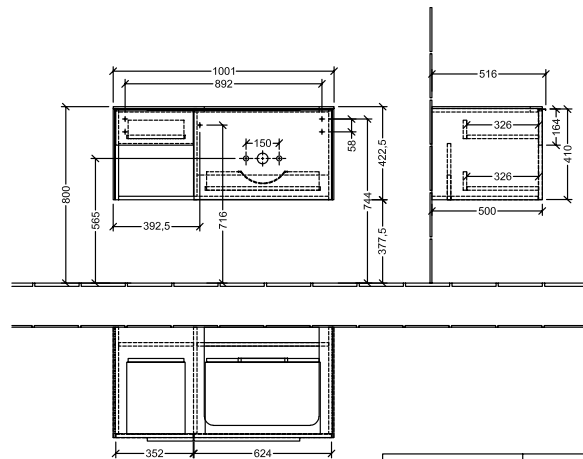

TECHNICAL DRAWINGS

C57100RH

Subway 3.0 C5710	 Villeroy & Boch 1748
V01 / 08.12.2020