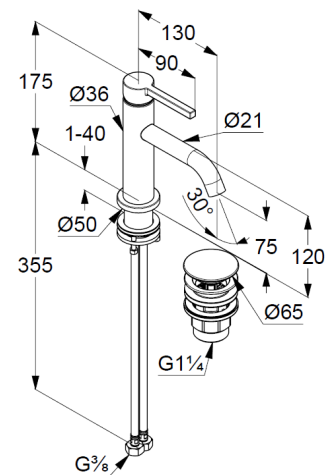

## Technische Daten/ Technical Data

KLUDI NOVA FONTE  
single lever basin mixer 75  
DN 15  
Style: PURA

Ref.:  
202660515

Finishes:  
05 chrome

Product description  
Manufacturer KLUDI GmbH & Co. KG  
Typ: KLUDI NOVA FONTE  
single lever basin mixer 75  
Ref.: 202660515

basin mixer  
single lever mixer  
stand assembly  
1-hole mounted  
solid lever, metal  
aerator, S-Pointer M18,5 PCA  
ceramic cartridge  
flow rate at 3 bar 4,5 l/min.  
fixed spout  
flexible hoses G $\frac{3}{8}$  DVGW approved  
shank-fixing  
push open waste G $1\frac{1}{4}$

### Produktabbildung/ Product picture

### Maßzeichnung/ Dimensional drawing