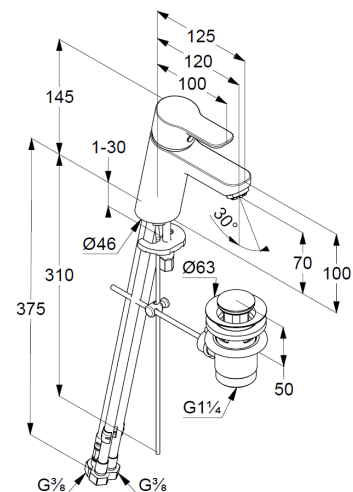

Technical Data

Product: KLUDI PURE&EASY
single lever basin mixer 70
DN 15

Article-Nr.: 372760565

Surface: 05 chrome

Product description

manufacturer KLUDI GmbH & Co. KG
Typ: KLUDI PURE&EASY
single lever basin mixer 70,
DN 15/ PN 10
Art. Nr. 372760565
basin mixer
single lever mixer
for open hot water heaters
single hole mounted
solid lever, metal
aerator M24
ceramic cartridge with hotwater safety device
flow rate at 3 bar = 5 l/ min.
flexible hoses G 3/8 DVGW approved
rapid installation set
pop up waste 1 1/4" metal

Product Picture

Dimensional drawing

Flow rate diagram