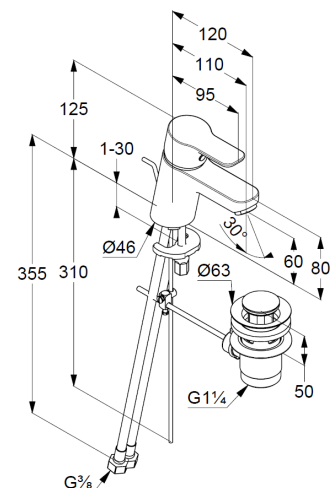

Technical Data

Product: KLUDI PURE&EASY
single lever basin mixer 60
DN 15

Article-Nr.: 372850565

Surface: 05 chrome

Product description

manufacturer KLUDI GmbH & Co. KG
Typ: KLUDI PURE&EASY
single lever basin mixer 60,
DN 15/ PN 10
Art. Nr. 372850565
basin mixer
single lever mixer
single hole mounted
solid handle, metal
aerator M24
ceramic cartridge with hotwater safety device
flow rate at 3 bar = 7 l/ min.
flexible hoses G 3/8 DVGW approved
rapid installation set
pop up waste 1 1/4" plastic

Product Picture

Dimensional drawing

Flow rate diagram