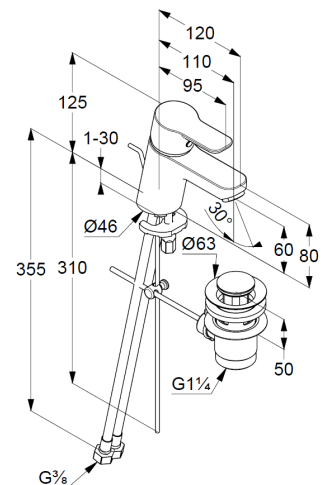

Technical Data

Product: KLUDI PURE&EASY
single lever basin mixer 60
DN 15

Article-Nr.: 373850565

Surface: 05 chrome

Product description

manufacturer KLUDI GmbH & Co. KG
Typ: KLUDI PURE&EASY
single lever basin mixer 60,
DN 15/ PN 10
Art. Nr. 373850565
basin mixer
single lever mixer
single hole mounted
solid handle, metal
aerator M24
ceramic cartridge with hotwater safety device
flow rate at 3 bar = 7 l/ min.
flexible hoses G 3/8 DVGW approved
rapid installation set
pop up waste 1 1/4" metal

Product Picture

Dimensional drawing

Flow rate diagram