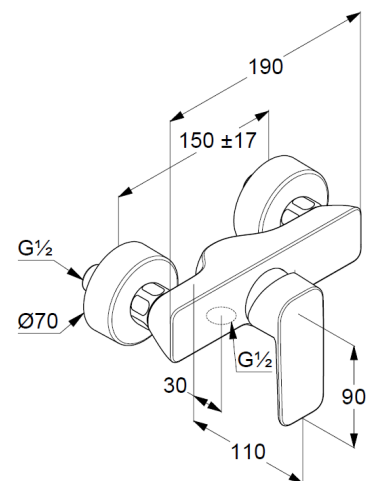

DN 15/ PN 10

Art. Nr. 408410575

shower mixer

single lever mixer

wall mounted

solid lever, metal

protected against back flow

shower outlet 1/2 inch

ceramic cartridge with hotwater safety device

flow rate at 3 bar = 31 l/ min.

S-unions G 1/2 x 3/4

Product Picture

Dimensional drawing

Flow rate diagram