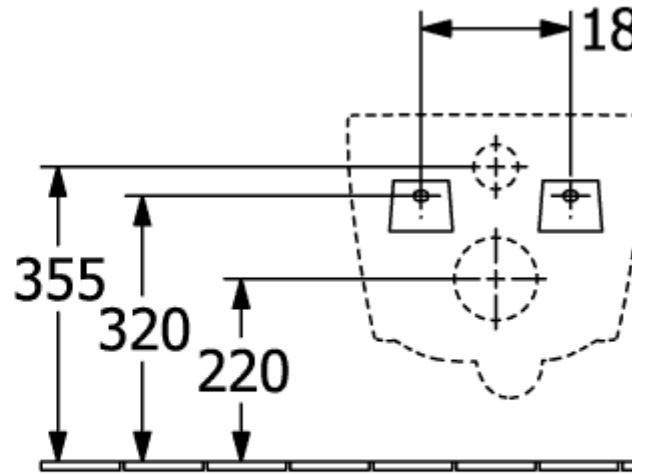

UNIVERSO TWISTFLUSH COMBI-PACK OVAL

PRODUCT INFORMATION

Article title	Villeroy & Boch Universo TwistFlush Combi-Pack, wall-mounted, with TwistFlush, White Alpin CeramicPlus
Article number	4670T9R1
Assembly / Assembly type	wall-mounted
Scope of delivery	1 x washdown toilet, rimless , 1 x toilet seat and cover AntiBac 1 x fastening set
Depth in mm	560
Width in mm	370
Height in mm	360
Collection	Universo TwistFlush
Suitable for	Concealed cistern
Innovative flushing technology (with TwistFlush)	Yes
Flush volume l	3 / 4,5 l
Wall-mounted - floor-standing	wall-mounted
Function	<ul style="list-style-type: none"> • with automatic lowering mechanism (SoftClosing) • with removable seat (QuickRelease)
Material	Sanitary ceramics
Colour name	White Alpin CeramicPlus
Other material	Toilet seat and cover: Duroplast
Other surfaces	Toilet seat and cover: glossy
Shape	Oval
Colour designation	White Alpin
Other colour designations	Toilet seat and cover: White Alpin AntiBac
Antibacterial surface (with AntiBac)	No
Easy surface cleaning (CeramicPlus)	Yes
Rimless (mit DirectFlush)	Yes
Flush type	Washdown toilet
Integrated freshness solution (with ViFresh)	No
Outlet / outlet	horizontal outlet

TECHNICAL DRAWINGS

4670T9R1

4670T9R1