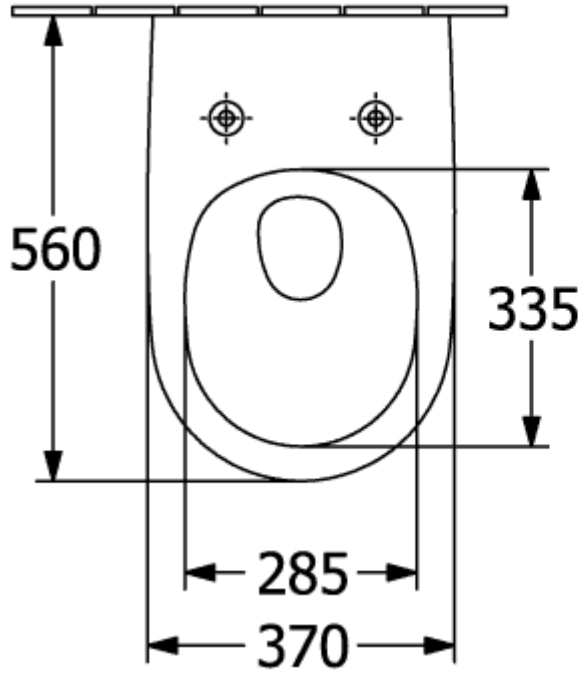

UNIVERSO TWISTFLUSH COMBI-PACK OVAL

PRODUCT INFORMATION

Article title	Villeroy & Boch Universo TwistFlush Combi-Pack, wall-mounted, with TwistFlush, White Alpin CeramicPlus
Article number	4670T9R1
Assembly / Assembly type	wall-mounted
Scope of delivery	1 x washdown toilet, rimless , 1 x toilet seat and cover AntiBac 1 x fastening set
Depth in mm	560
Width in mm	370
Height in mm	360
Collection	Universo TwistFlush
Suitable for	Concealed cistern
Innovative flushing technology (with TwistFlush)	Yes
Flush volume l	3 / 4,5 l
Wall-mounted - floor-standing	wall-mounted
Function	<ul style="list-style-type: none"> • with automatic lowering mechanism (SoftClosing) • with removable seat (QuickRelease)
Material	Sanitary ceramics
Colour name	White Alpin CeramicPlus
Other material	Toilet seat and cover: Duroplast
Other surfaces	Toilet seat and cover: glossy
Shape	Oval
Colour designation	White Alpin
Other colour designations	Toilet seat and cover: White Alpin AntiBac
Antibacterial surface (with AntiBac)	No
Easy surface cleaning (CeramicPlus)	Yes
Rimless (mit DirectFlush)	Yes
Flush type	Washdown toilet
Integrated freshness solution (with ViFresh)	No
Outlet / outlet	horizontal outlet

TECHNICAL DRAWINGS

4670T9R1

4670T9R1