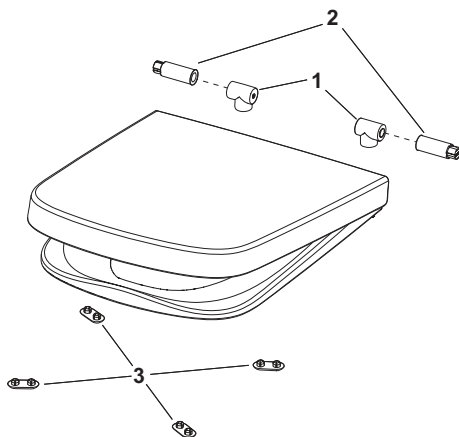

Spare parts:

1	9820367	Fittings set
2	9820366	Damper set for seat and lid
3	9820423	Toilet seat bearing pad (4 pieces)