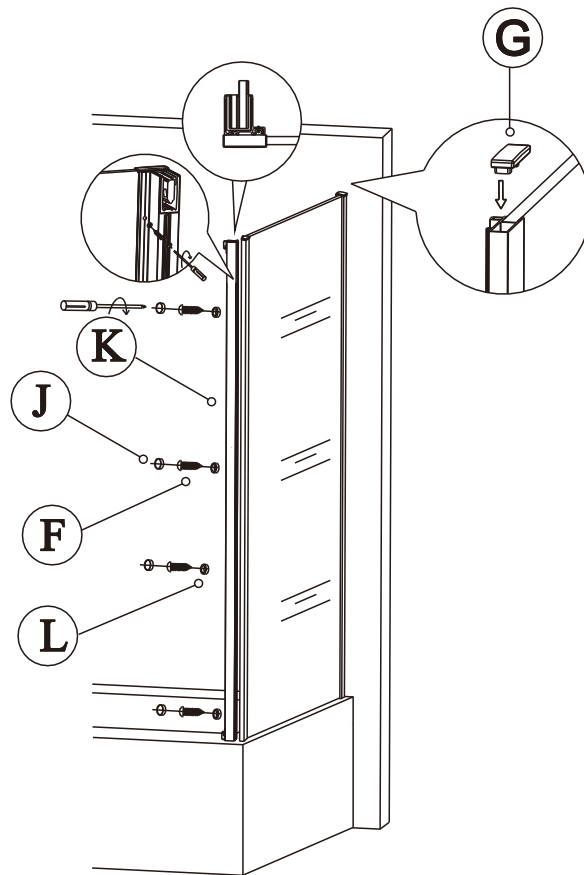

## Assembled with the front door

8

Polysan s.r.o.  
Nesměřice 52  
285 22 Zruč nad Sázavou  
Czech Republic  
[www.polysan.net](http://www.polysan.net)

EN 14428

Glass shower enclosure  
cleaning efficiency: conforming  
impact resistance: conforming  
operating life: conforming