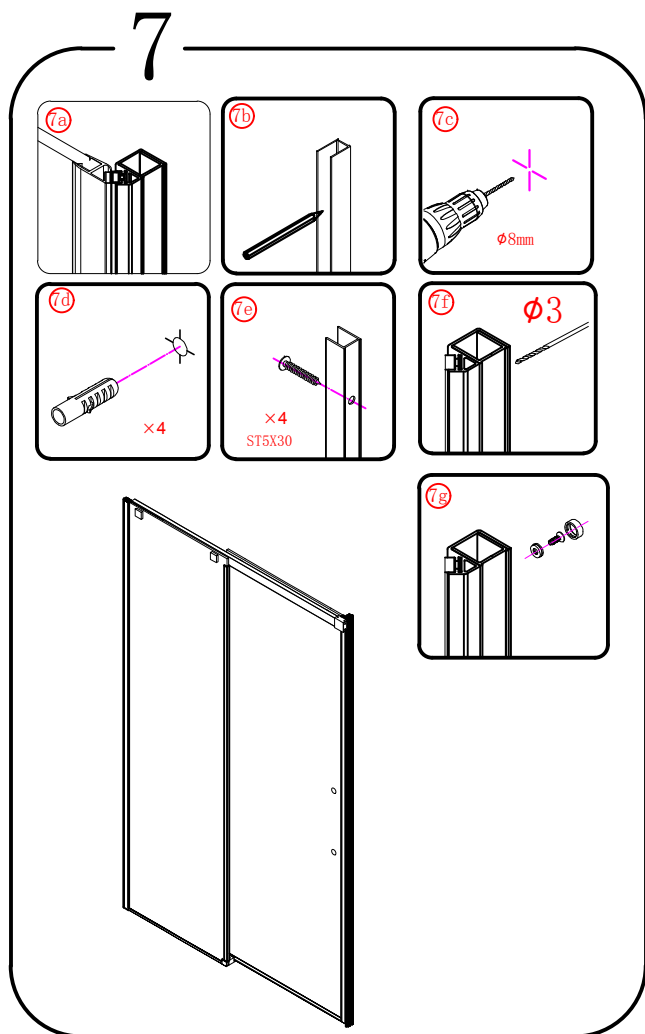

ALTIS LINE

AL3915C AL3912B

AL3015C AL3012B

AL4015C AL4012B

AL4115C AL4112B

AL4215C AL4212B

AL4315C AL4312B

polysan 

Poľsan s.r.o.
Nesměřice 52
285 22 Zruč nad Sázavou
Czech Republic
www.polysan.net

8

Polysan s.r.o.
Nesměřice 52
285 22 Zruč nad Sázavou
Czech Republic
www.polysan.net

EN 14428

Glass shower enclosure
cleaning efficiency: conforming
impact resistance: conforming
operating life: conforming