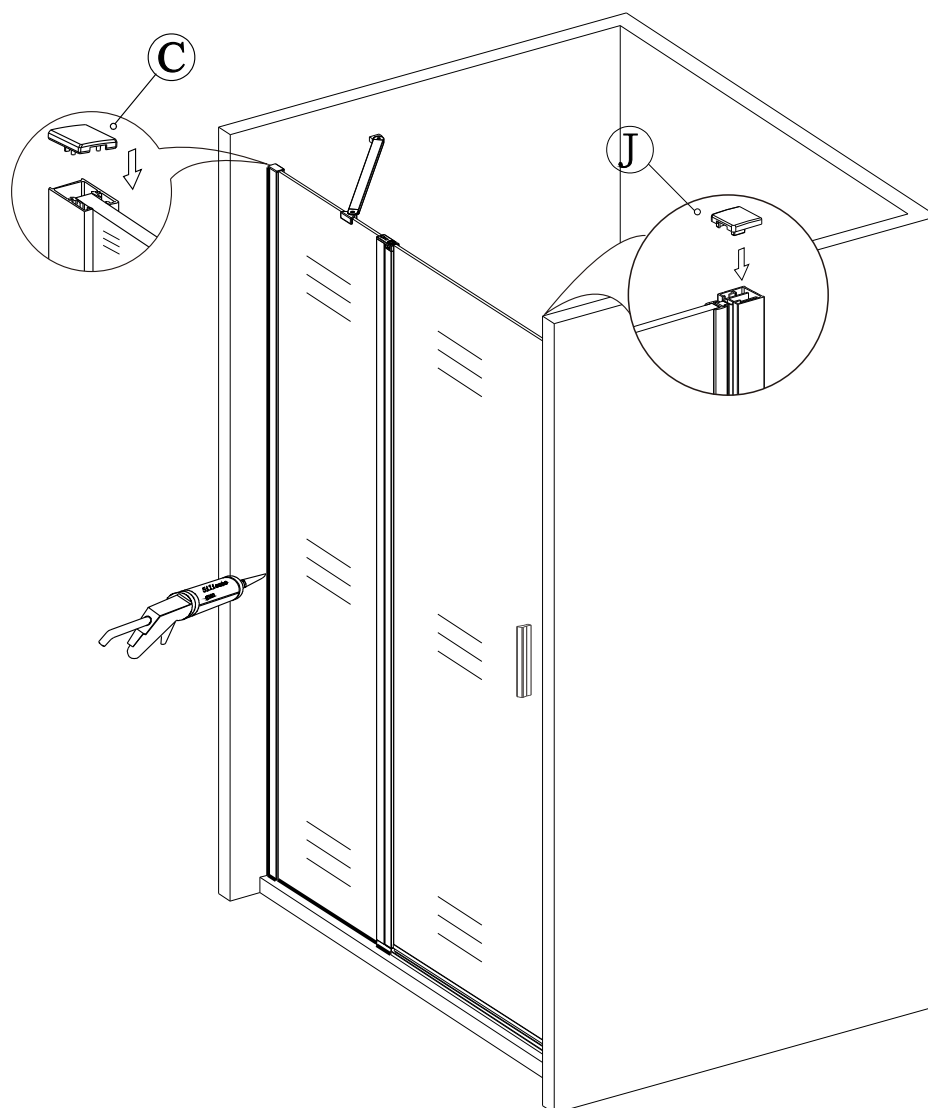

9

10

11

12

13

Polysan s.r.o.
Nesměřice 52
285 22 Zruč nad Sázavou
Czech Republic
www.polysan.net

EN 14428

Glass shower enclosure
cleaning efficiency: conforming
impact resistance: conforming
operating life: conforming