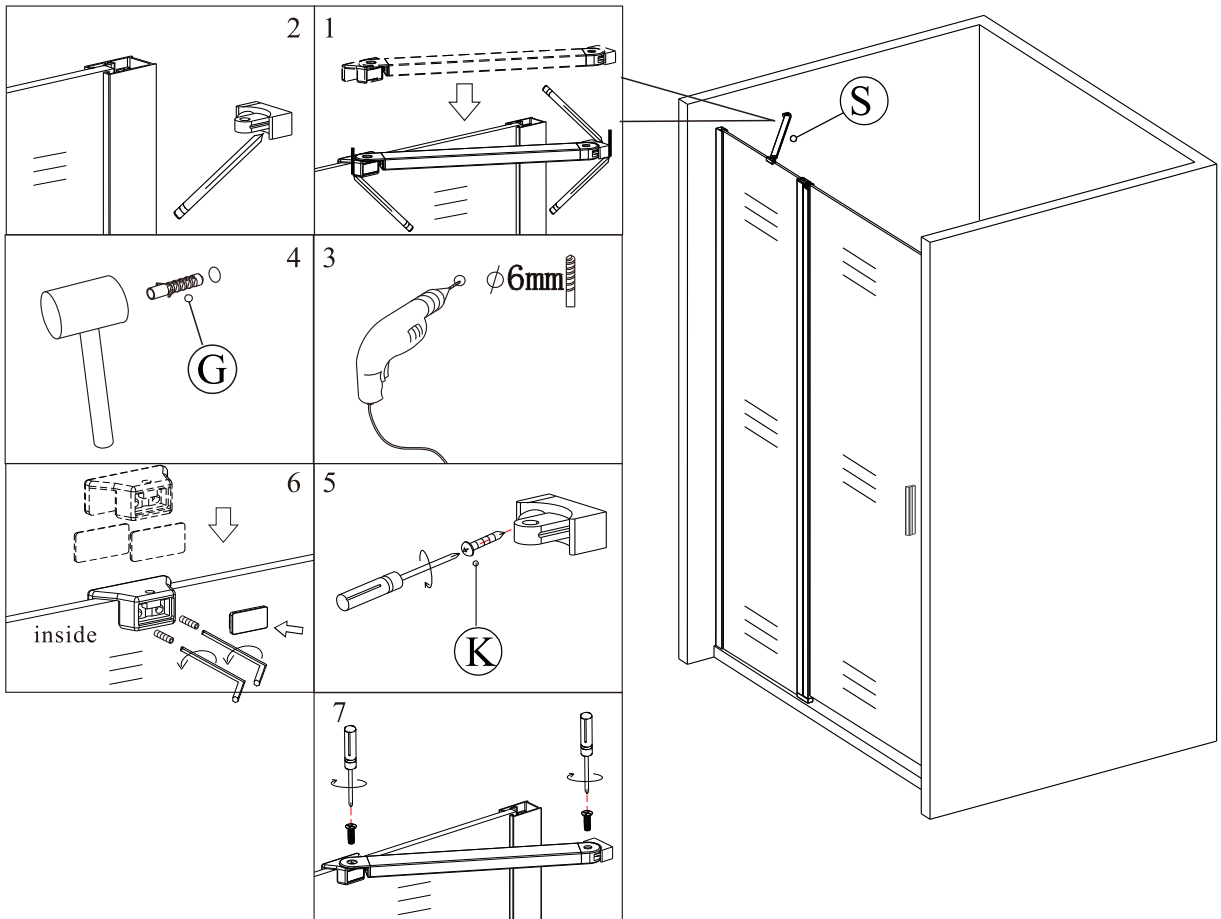

9

10

11

12

13

Polysan s.r.o.
Nesměřice 52
285 22 Zruč nad Sázavou
Czech Republic
www.polysan.net

EN 14428

Glass shower enclosure
cleaning efficiency: conforming
impact resistance: conforming
operating life: conforming