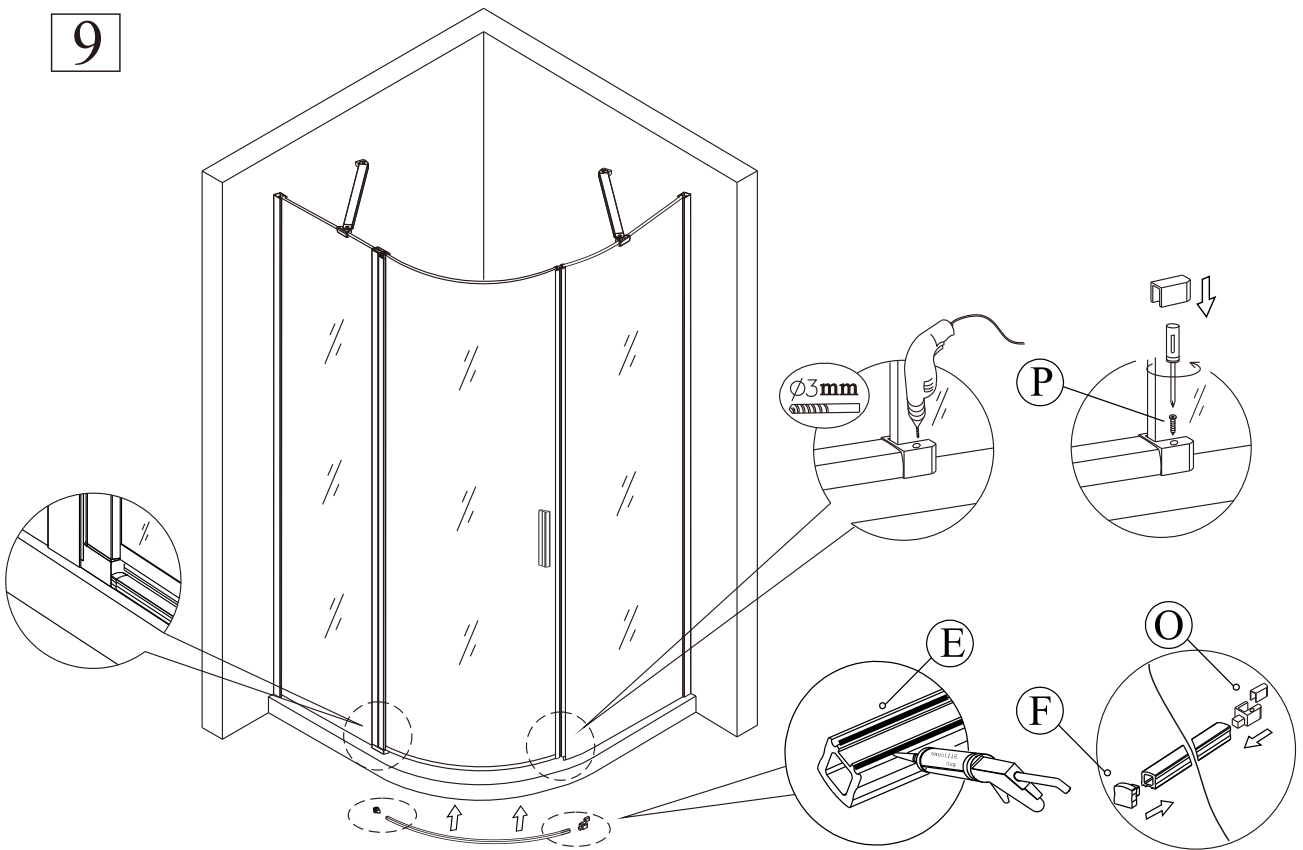

9

10

Polysan s.r.o.
Nesměřice 52
285 22 Zruč nad Sázavou
Czech Republic
www.polysan.net

EN 14428

Glass shower enclosure
cleaning efficiency: conforming
impact resistance: conforming
operating life: conforming