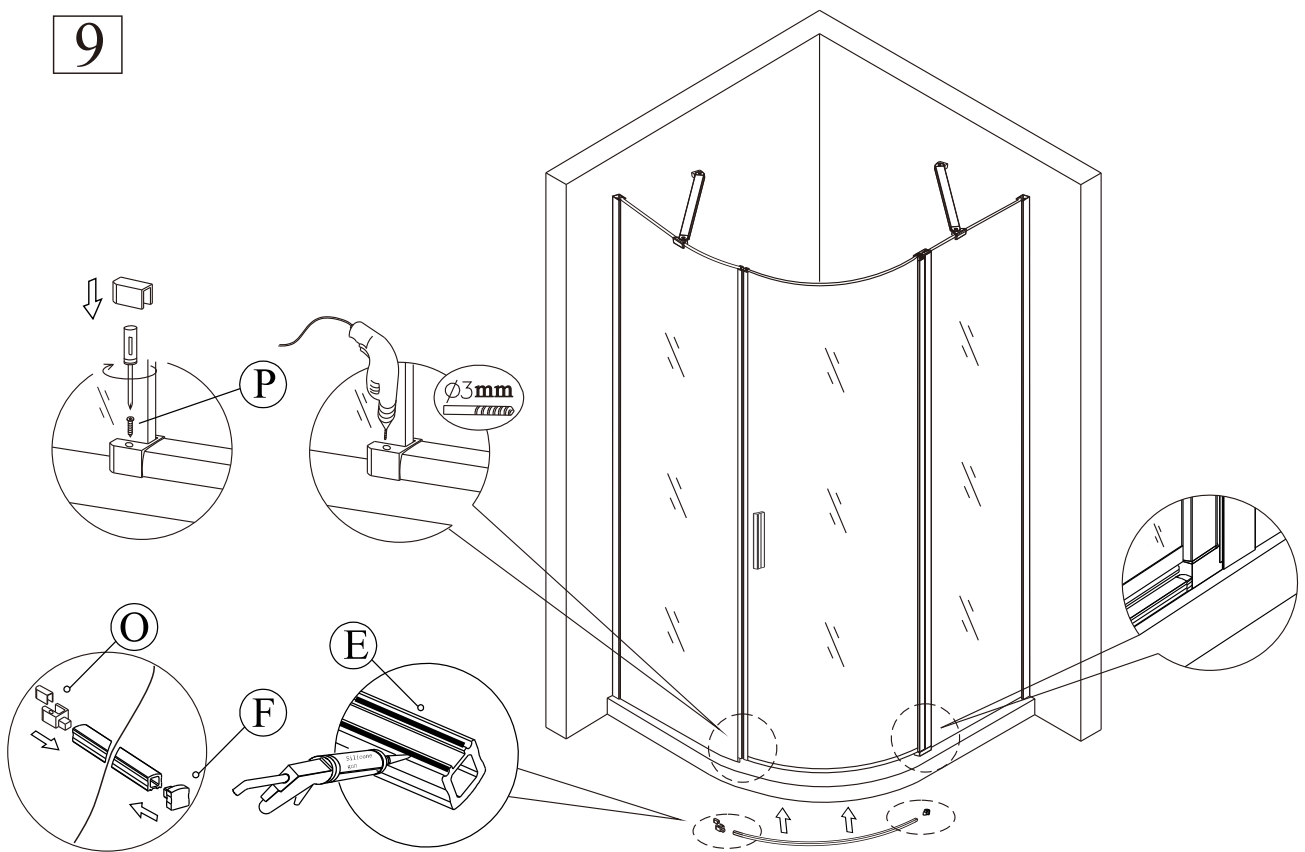

8

9

10

Polysan s.r.o.
Nesměřice 52
285 22 Zruč nad Sázavou
Czech Republic
www.polysan.net

EN 14428

Glass shower enclosure
cleaning efficiency: conforming
impact resistance: conforming
operating life: conforming