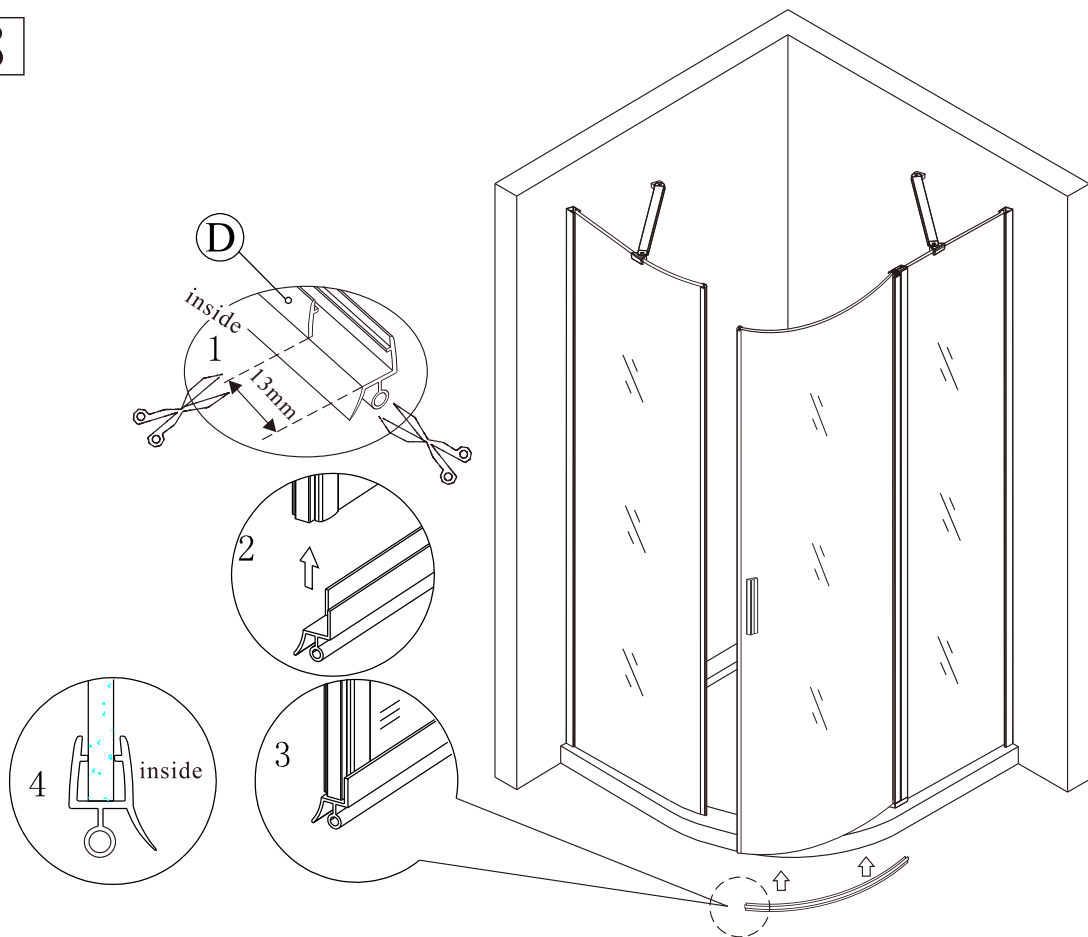

X1

Q

ST4*20

X2

R

ZL26xxL

ZL26xxR

	A	B	C
ZL2615	870~890mm	565mm	310mm
ZL2616	970~990mm	665mm	410mm

8

9

10

Polysan s.r.o.
Nesměřice 52
285 22 Zruč nad Sázavou
Czech Republic
www.polysan.net

EN 14428

Glass shower enclosure
cleaning efficiency: conforming
impact resistance: conforming
operating life: conforming