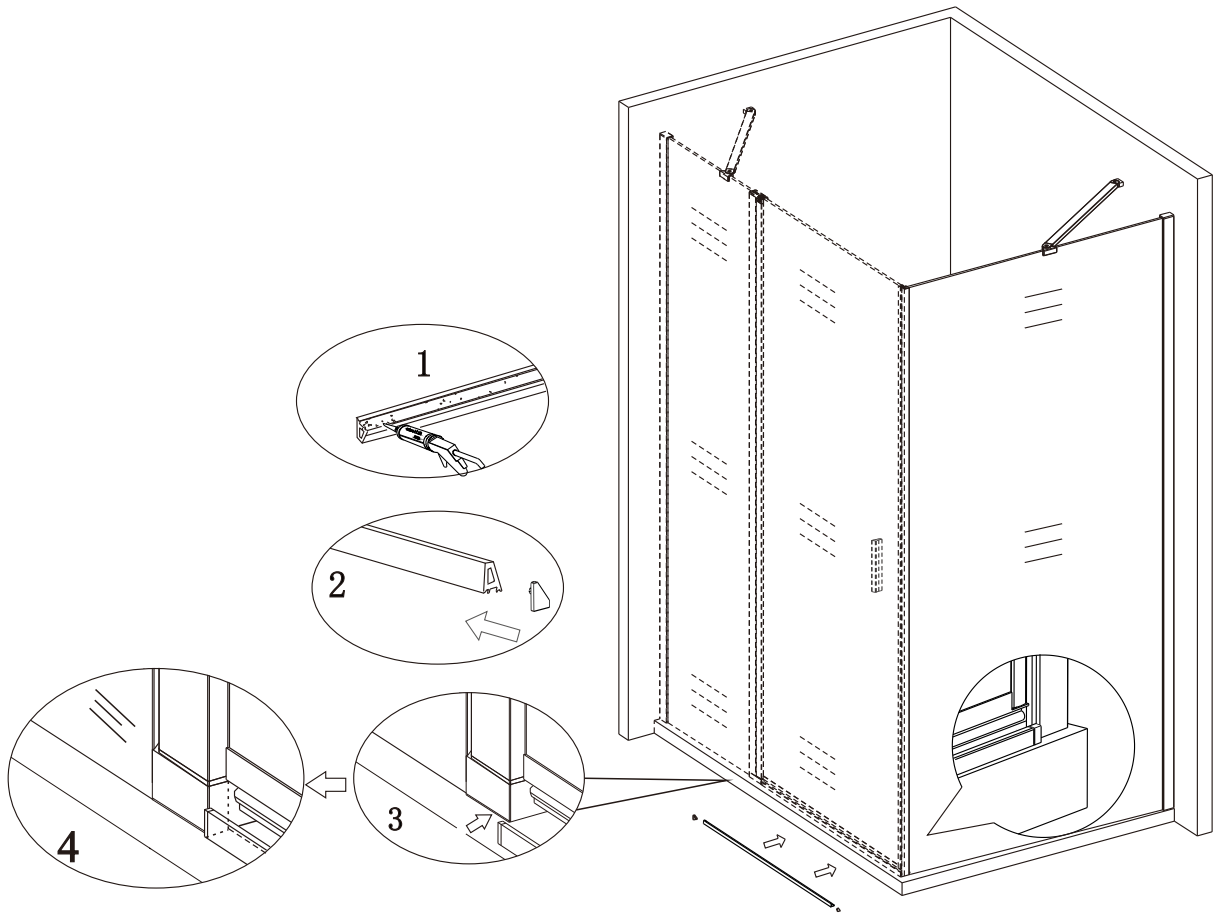

4

5

6

Polysan s.r.o.
Nesměřice 52
285 22 Zruč nad Sázavou
Czech Republic
www.polysan.net

EN 14428

Glass shower enclosure
cleaning efficiency: conforming
impact resistance: conforming
operating life: conforming