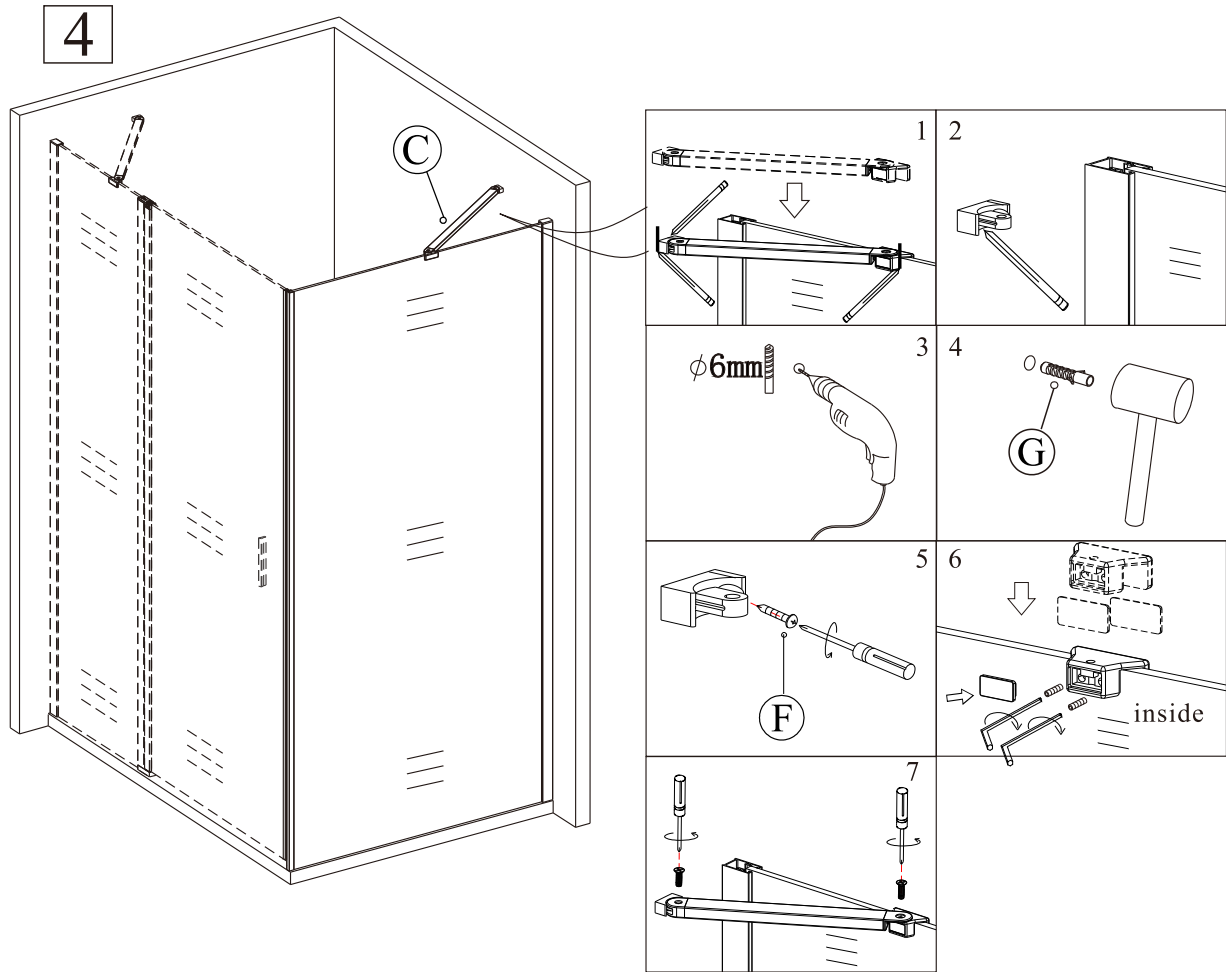

4

5

6

Polysan s.r.o.
Nesměřice 52
285 22 Zruč nad Sázavou
Czech Republic
www.polysan.net

EN 14428

Glass shower enclosure
cleaning efficiency: conforming
impact resistance: conforming
operating life: conforming