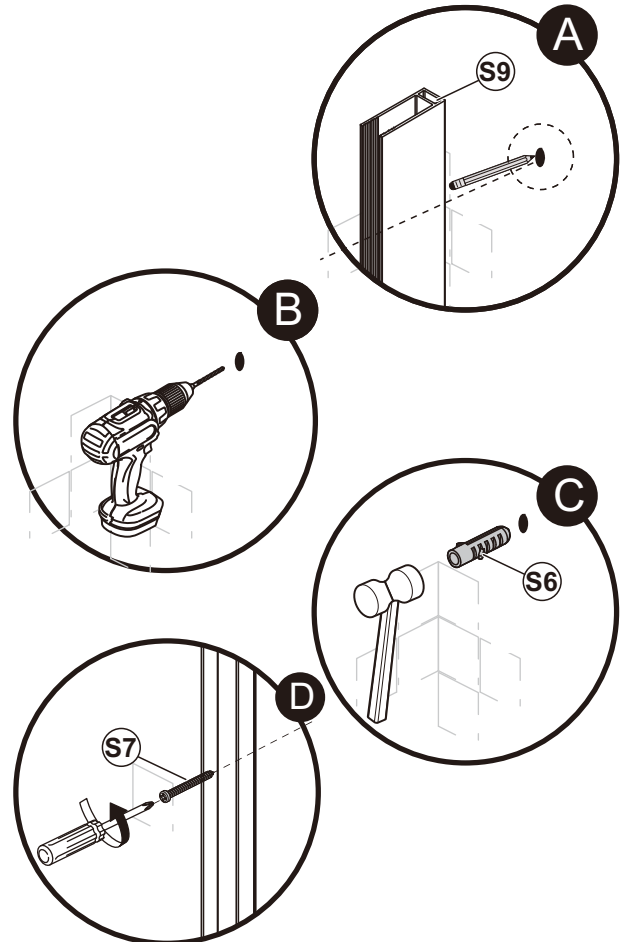

 S1 X1	 S2 ST4*10 X4	 S3 X1
 S4 X1	 S5 X1	 S6 X6
 S7 ST4*40 X6	 S8 X1	 S9 X1
 S10 X1		

TOOLS

INSTALLATION

STEP 1

SIZE	X,mm
900X2000	875~905
1000X2000	975~1005
1100X2000	1075~1105
1200X2000	1175~1205

STEP 2

STEP 3

STEP 4

STEP 5

STEP 6

SIDE PANEL INSTALLATION

STEP 1

SIZE	X,mm
900X2000	885~915
1000X2000	985~1015
1100X2000	1085~1115
1200X2000	1185~1215

SIZE	Y,mm
800X2000	785~805
900X2000	885~905
1000X2000	985~1005
1200X2000	1185~1205

STEP 2

STEP 3

STEP 4

STEP 5