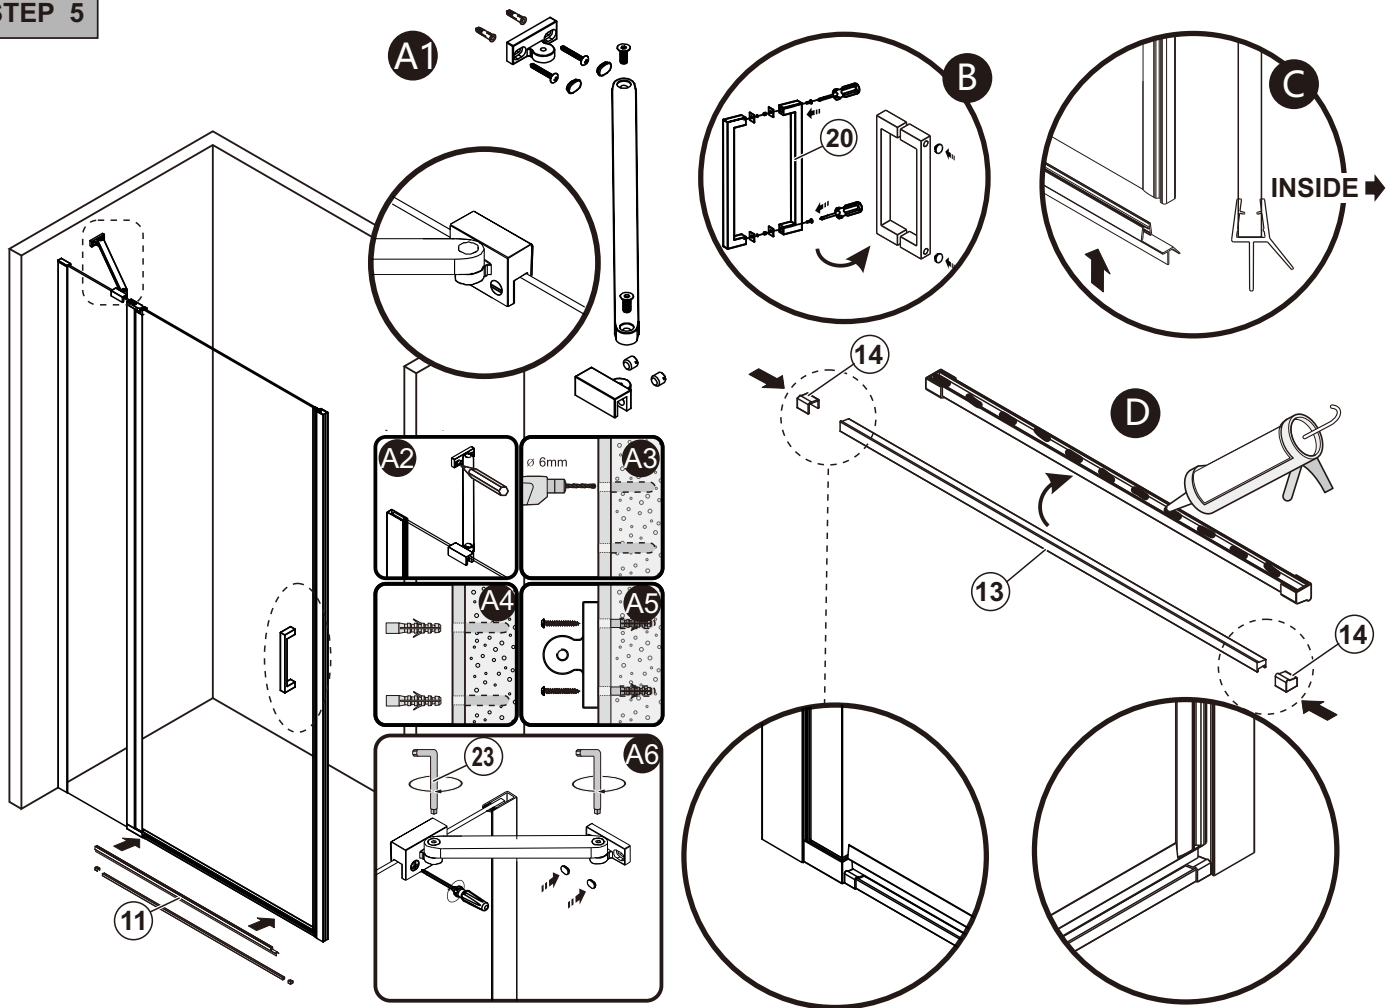

 S1 X1	 S2 ST4*10 X4	 S3 X1
 S4 X1	 S5 X1	 S6 X6
 S7 ST4*40 X6	 S8 X1	 S9 X1
 S10 X1		

TOOLS

INSTALLATION

STEP 1

SIZE	X,mm
900X2000	875~905
1000X2000	975~1005
1100X2000	1075~1105
1200X2000	1175~1205

STEP 2

STEP 3

STEP 4

STEP 5

STEP 6

SIDE PANEL INSTALLATION

STEP 1

SIZE	X,mm
900X2000	885~915
1000X2000	985~1015
1100X2000	1085~1115
1200X2000	1185~1215

SIZE	Y,mm
800X2000	785~805
900X2000	885~905
1000X2000	985~1005
1200X2000	1185~1205