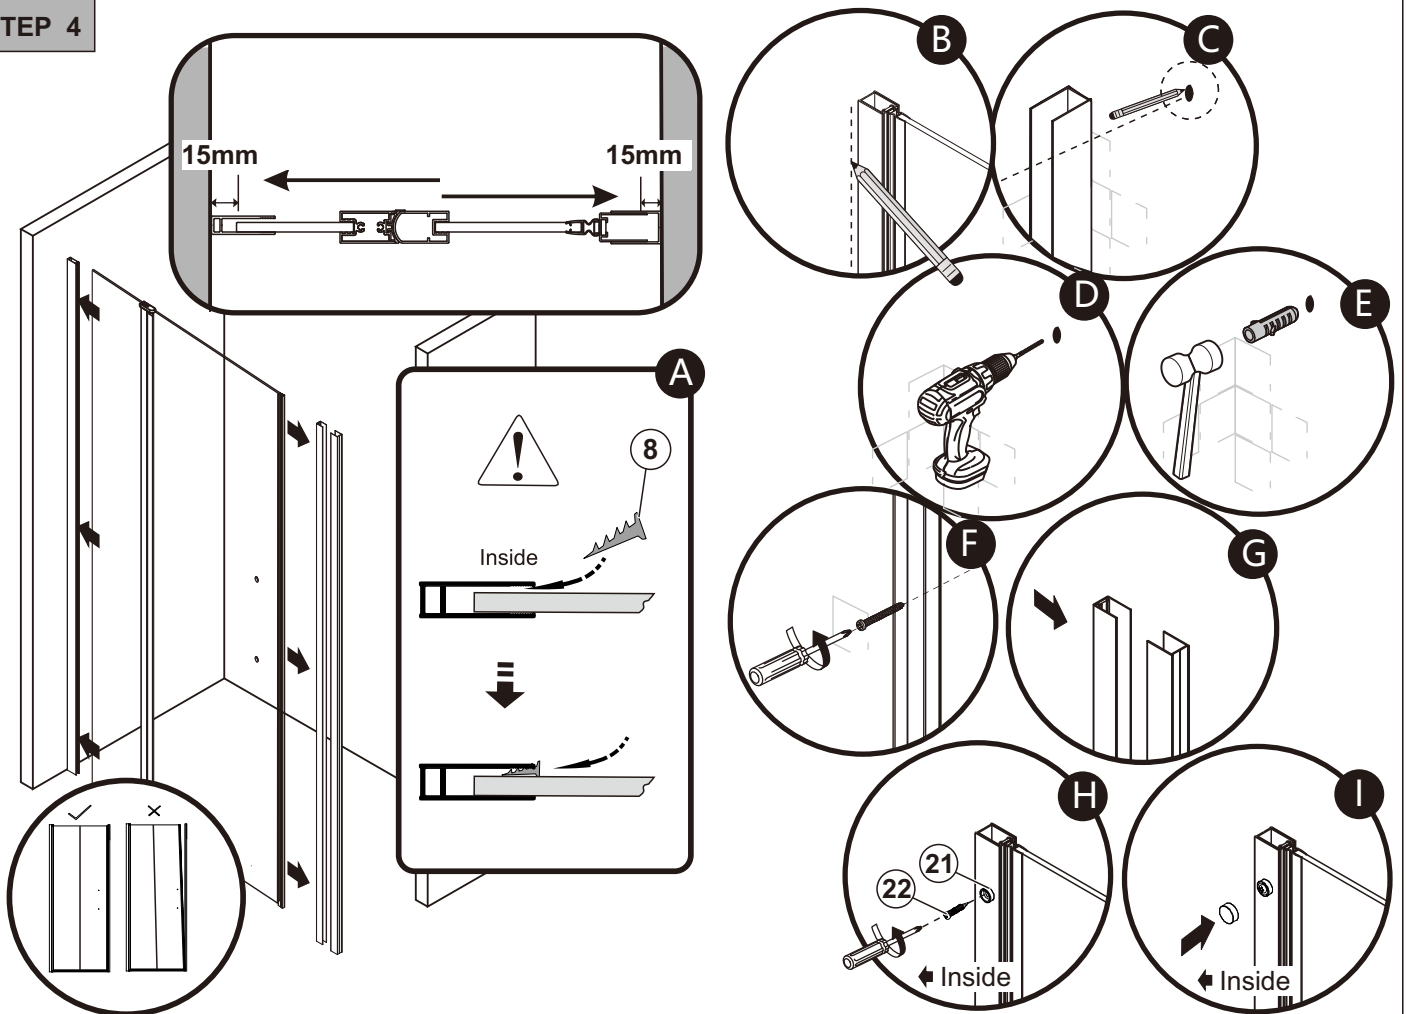

 S1 X1	 S2 ST4*10 X4	 S3 X1
 S4 X1	 S5 X1	 S6 X6
 S7 ST4*40 X6	 S8 X1	 S9 X1
 S10 X1		

TOOLS

INSTALLATION

STEP 1

SIZE	X,mm
900X2000	875~905
1000X2000	975~1005
1100X2000	1075~1105
1200X2000	1175~1205

STEP 2

STEP 3

STEP 4

STEP 5

STEP 6

SIDE PANEL INSTALLATION

STEP 1

SIZE	X,mm
900X2000	885~915
1000X2000	985~1015
1100X2000	1085~1115
1200X2000	1185~1215

SIZE	Y,mm
800X2000	785~805
900X2000	885~905
1000X2000	985~1005
1200X2000	1185~1205

STEP 2

STEP 3

STEP 4

STEP 5