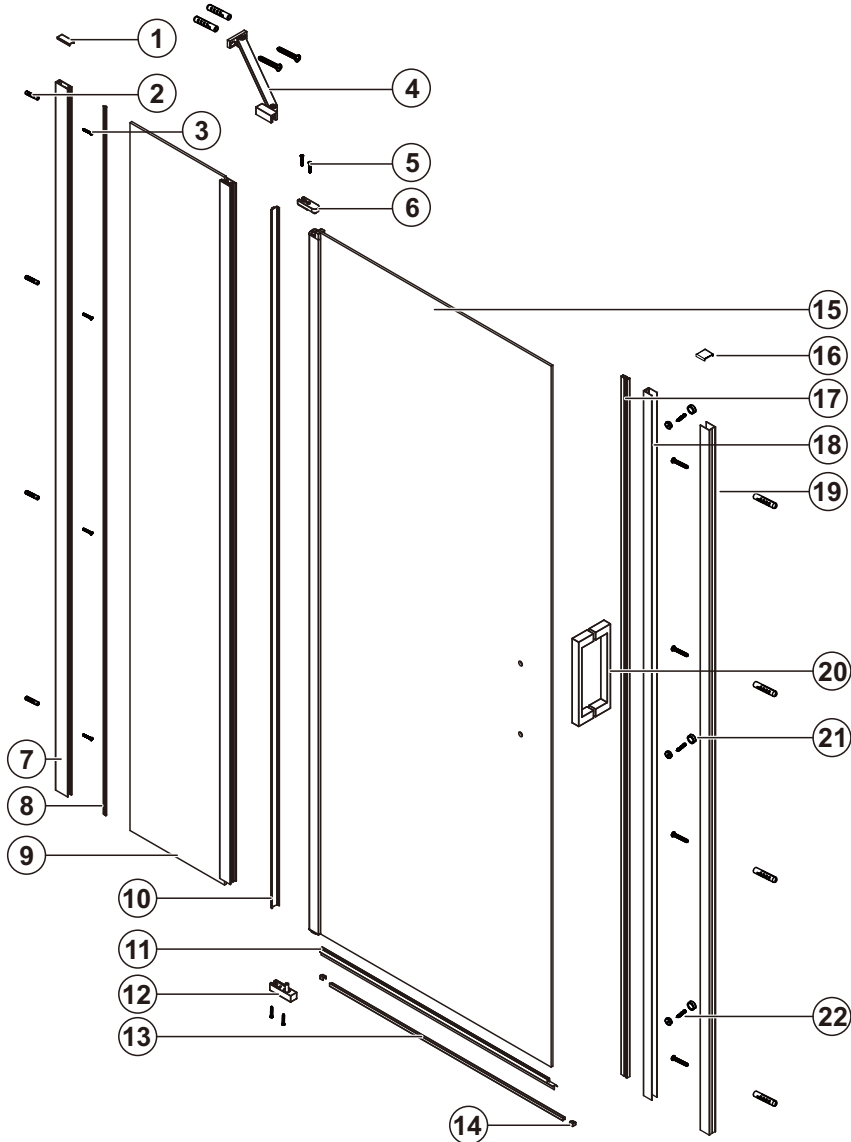

montážní návod / installation instruction

**GN4690/GN4610/GN4611
GN4612**

**GN3580/GN3590/GN3510
GN3512**

EN14428

Glass shower enclosure
cleaning efficiency: conforming
impact resistance: conforming
operating life: conforming

GELCO s.r.o., Makovského 1341, 163 000 Praha 6

PARTS LIST

 1 X1	 2 X10	 3 ST4*40 X10	 4 X1
 5 ST3.5*30 X4	 6 X1	 7 X1	 8 X1
 9 X1	 10 X1	 11 X1	 12 X1
 13 X1	 14 X2	 15 X1	 16 X1
 17 X1	 18 X1	 19 X1	 20 X1
 21 X3	 22 ST4*13 X3	 23 Φ4.0 X1	

 S1 X1	 S2 ST4*10 X4	 S3 X1
 S4 X1	 S5 X1	 S6 X6
 S7 ST4*40 X6	 S8 X1	 S9 X1
 S10 X1		

TOOLS

INSTALLATION

STEP 1

SIZE	X,mm
900X2000	875~905
1000X2000	975~1005
1100X2000	1075~1105
1200X2000	1175~1205

STEP 2

STEP 3

STEP 4

STEP 5

STEP 6

SIDE PANEL INSTALLATION

STEP 1

SIZE	X,mm
900X2000	885~915
1000X2000	985~1015
1100X2000	1085~1115
1200X2000	1185~1215

SIZE	Y,mm
800X2000	785~805
900X2000	885~905
1000X2000	985~1005
1200X2000	1185~1205