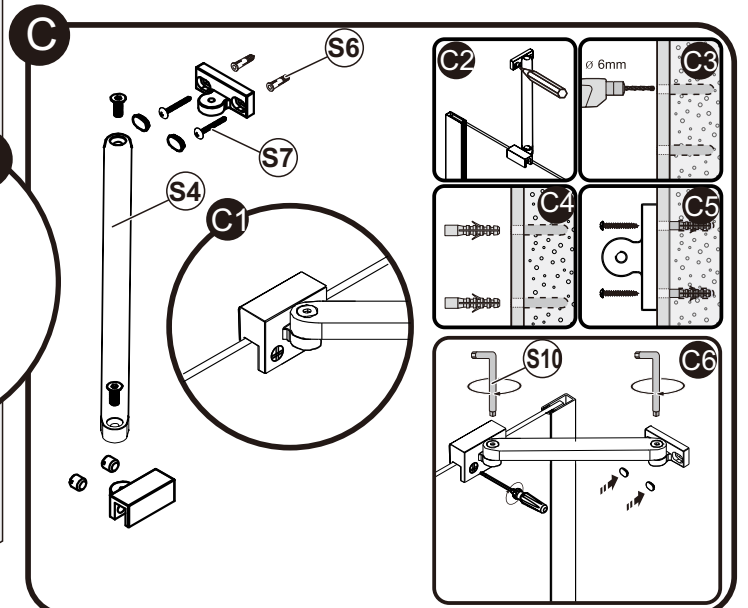

 S1 X1	 S2 ST4*10 X4	 S3 X1
 S4 X1	 S5 X1	 S6 X6
 S7 ST4*40 X6	 S8 X1	 S9 X1
 S10 X1		

TOOLS

INSTALLATION

STEP 1

SIZE	X,mm
900X2000	875~905
1000X2000	975~1005
1100X2000	1075~1105
1200X2000	1175~1205

STEP 2

STEP 3

STEP 4

STEP 5

STEP 6

SIDE PANEL INSTALLATION

STEP 1

SIZE	X,mm
900X2000	885~915
1000X2000	985~1015
1100X2000	1085~1115
1200X2000	1185~1215

SIZE	Y,mm
800X2000	785~805
900X2000	885~905
1000X2000	985~1005
1200X2000	1185~1205

STEP 2

STEP 3

STEP 4

STEP 5