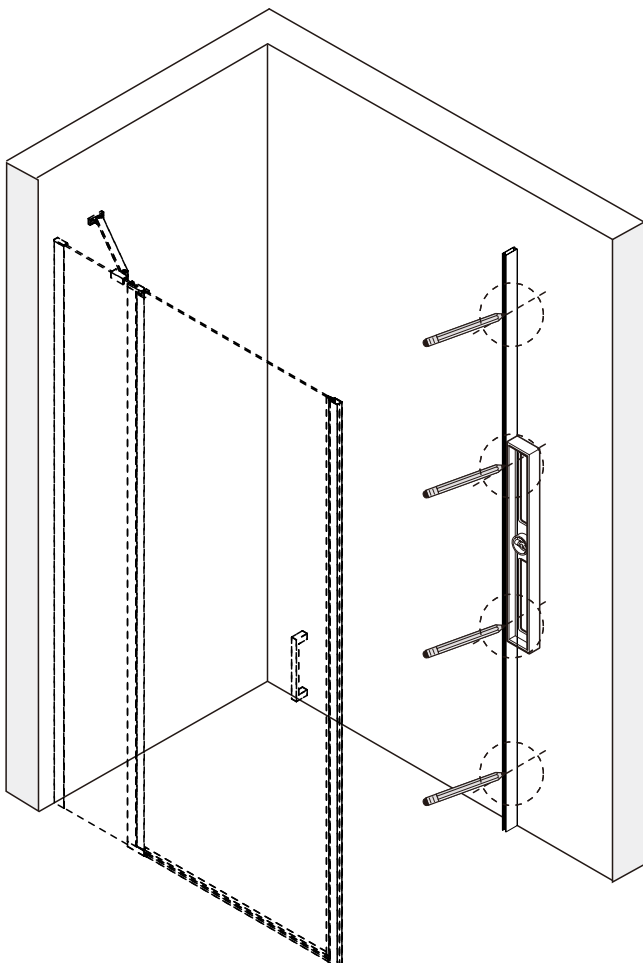

 S1 X1	 S2 ST4*10 X4	 S3 X1
 S4 X1	 S5 X1	 S6 X6
 S7 ST4*40 X6	 S8 X1	 S9 X1
 S10 X1		

TOOLS

INSTALLATION

STEP 1

SIZE	X,mm
900X2000	875~905
1000X2000	975~1005
1100X2000	1075~1105
1200X2000	1175~1205

STEP 2

STEP 3

STEP 4

STEP 5

STEP 6

SIDE PANEL INSTALLATION

STEP 1

SIZE	X,mm
900X2000	885~915
1000X2000	985~1015
1100X2000	1085~1115
1200X2000	1185~1215

SIZE	Y,mm
800X2000	785~805
900X2000	885~905
1000X2000	985~1005
1200X2000	1185~1205

STEP 2

STEP 3

STEP 4

STEP 5