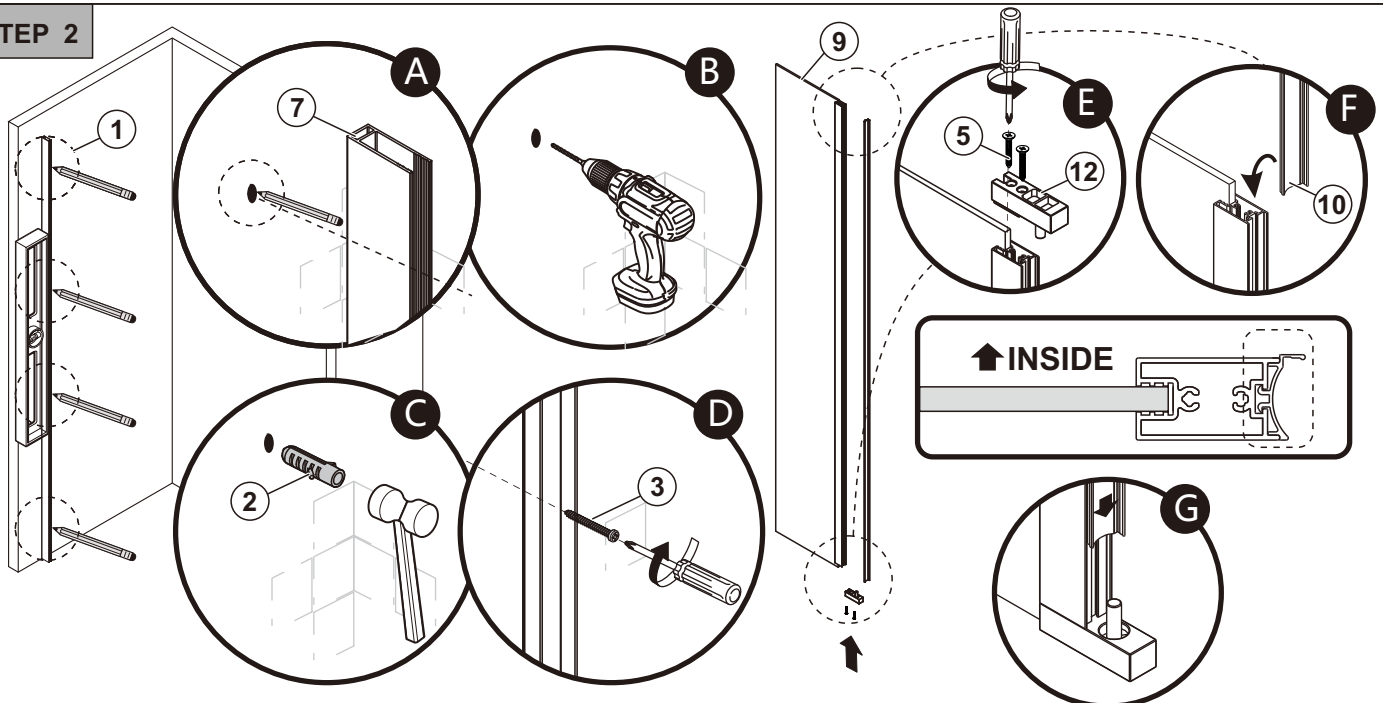

 S1 X1	 S2 ST4*10 X4	 S3 X1
 S4 X1	 S5 X1	 S6 X6
 S7 ST4*40 X6	 S8 X1	 S9 X1
 S10 X1		

TOOLS

INSTALLATION

STEP 1

SIZE	X,mm
900X2000	875~905
1000X2000	975~1005
1100X2000	1075~1105
1200X2000	1175~1205

STEP 2

STEP 3

STEP 4

STEP 5

STEP 6

SIDE PANEL INSTALLATION

STEP 1

SIZE	X,mm
900X2000	885~915
1000X2000	985~1015
1100X2000	1085~1115
1200X2000	1185~1215

SIZE	Y,mm
800X2000	785~805
900X2000	885~905
1000X2000	985~1005
1200X2000	1185~1205