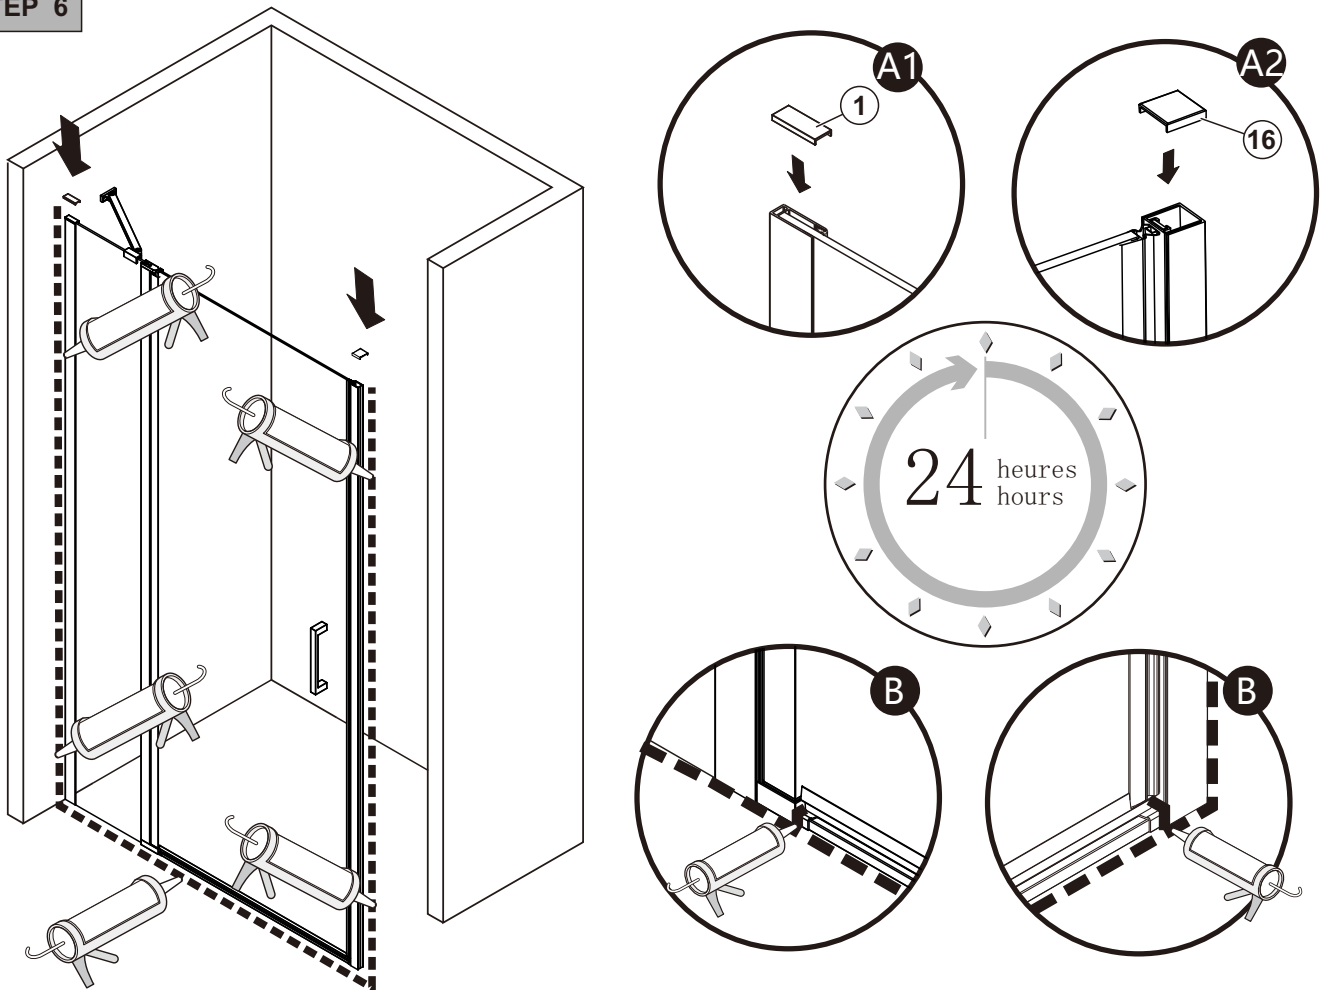

 S1 X1	 S2 ST4*10 X4	 S3 X1
 S4 X1	 S5 X1	 S6 X6
 S7 ST4*40 X6	 S8 X1	 S9 X1
 S10 X1		

TOOLS

INSTALLATION

STEP 1

SIZE	X,mm
900X2000	875~905
1000X2000	975~1005
1100X2000	1075~1105
1200X2000	1175~1205

STEP 2

STEP 3

STEP 4

STEP 5

STEP 6

SIDE PANEL INSTALLATION

STEP 1

SIZE	X,mm
900X2000	885~915
1000X2000	985~1015
1100X2000	1085~1115
1200X2000	1185~1215

SIZE	Y,mm
800X2000	785~805
900X2000	885~905
1000X2000	985~1005
1200X2000	1185~1205

STEP 2

STEP 3

STEP 4

STEP 5