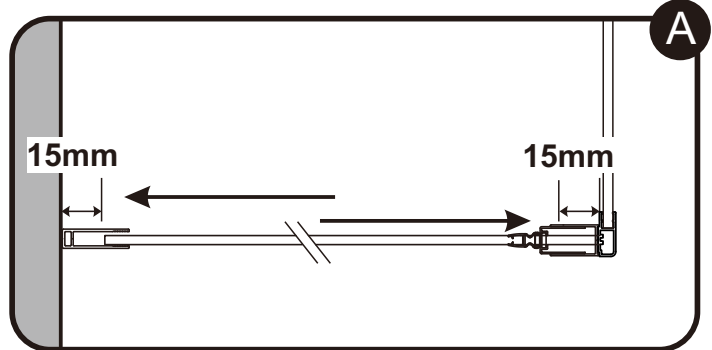

 S1 X1	 S2 ST4*10 X4	 S3 X1
 S4 X1	 S5 X1	 S6 X6
 S7 ST4*40 X6	 S8 X1	 S9 X1
 S10 X1		

TOOLS

INSTALLATION

STEP 1

SIZE	X,mm
900X2000	875~905
1000X2000	975~1005
1100X2000	1075~1105
1200X2000	1175~1205

STEP 2

STEP 3

STEP 4

STEP 5

STEP 6

SIDE PANEL INSTALLATION

STEP 1

SIZE	X,mm
900X2000	885~915
1000X2000	985~1015
1100X2000	1085~1115
1200X2000	1185~1215

SIZE	Y,mm
800X2000	785~805
900X2000	885~905
1000X2000	985~1005
1200X2000	1185~1205

STEP 2

STEP 3

STEP 4

STEP 5