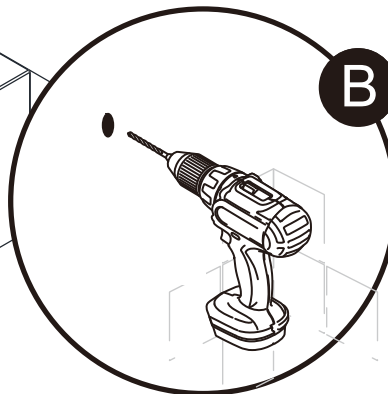

INSTALLATION

STEP 1