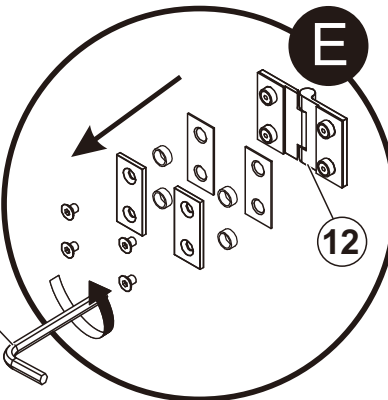

The logo for GELCO, featuring a stylized blue and orange square icon to the left of the word "GELCO" in a bold, blue, sans-serif font.

GELCO s.r.o., Makovského 1341, 163 000 Praha 6

PARTS LIST

 <p>1 X1</p>	 <p>2 X1</p>	 <p>3 ST4X40 X3</p>	 <p>4 X3</p>	 <p>5 X2</p>
 <p>6 X2</p>	 <p>7 X1</p>	 <p>8 X3</p>	 <p>9 ST4X13 X3</p>	 <p>10 X1</p>
 <p>11 X1</p>	 <p>12 X2</p>	 <p>13 X1</p>	 <p>14 Φ4.0 X1</p>	

TOOLS

INSTALLATION

STEP 1

STEP 2

STEP 3

STEP 4