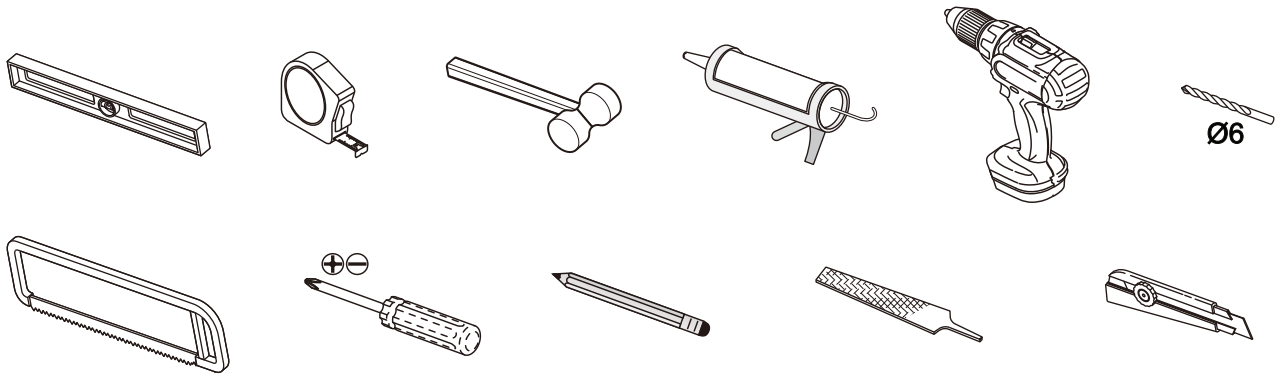

TOOLS

INSTALLATION

STEP 1