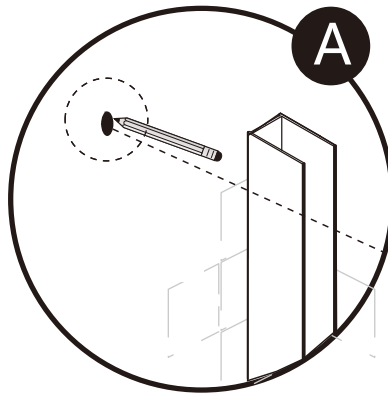

INSTALLATION

STEP 1