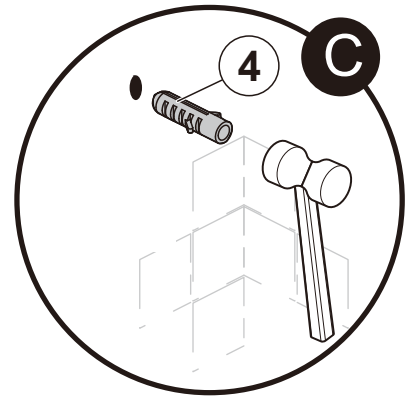

INSTALLATION

STEP 1