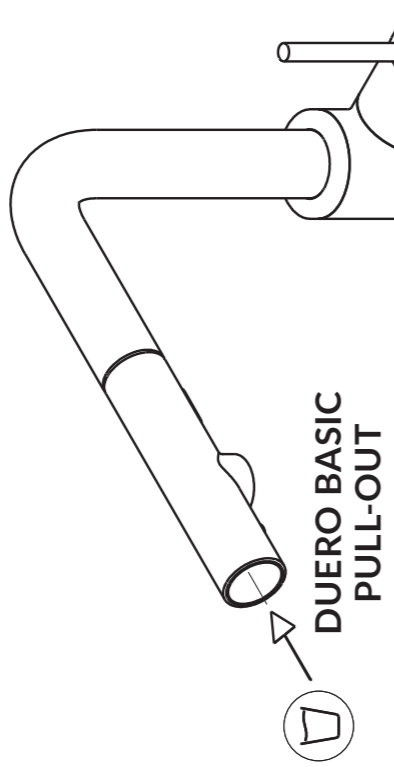

DUERO BASIC

DUERO BASIC
PULL-OUT

DUERO STYLE
PULL-OUT

1

6

10

7

8

DUERO BASIC

DUERO BASIC
PULL-OUT

min. Ø34
max. Ø37

max. 38

4 2 3