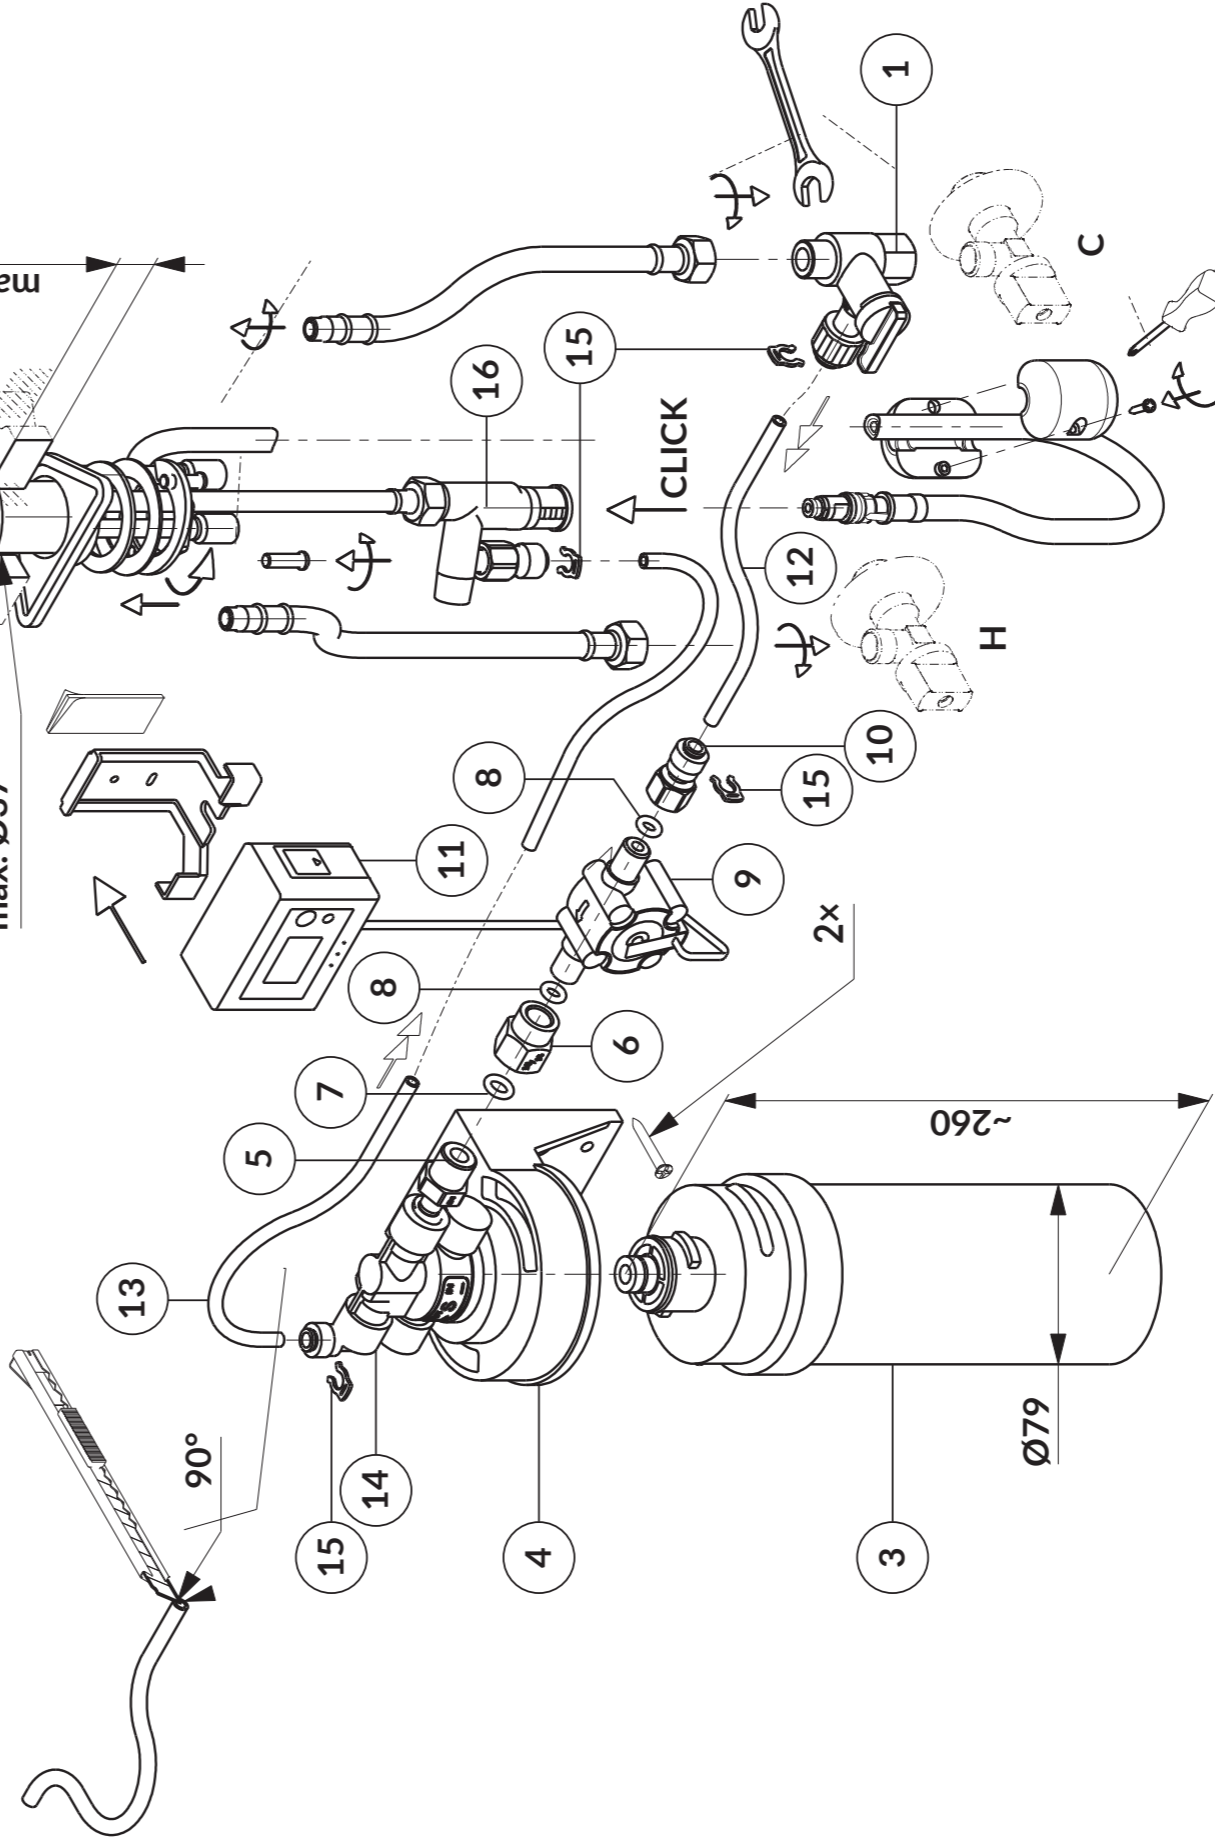

DUERO BASIC

DUERO BASIC
PULL-OUT

DUERO STYLE
PULL-OUT

1

6

10

7

8

DUERO BASIC

DUERO BASIC
PULL-OUT

min. Ø34
max. Ø37

max. 38

4 2 3