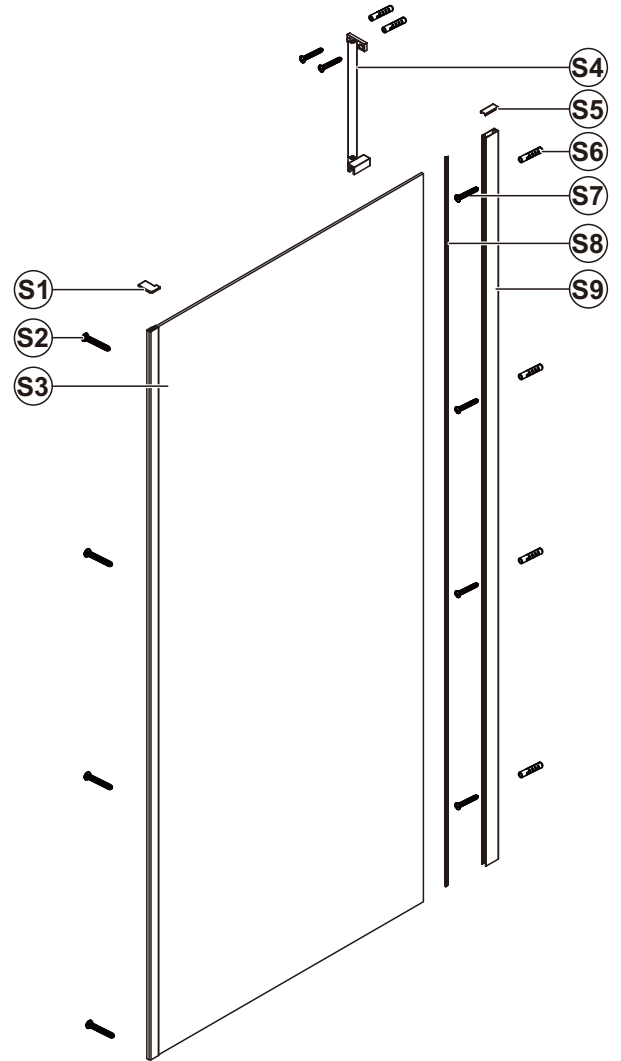

# montážní návod / installation instruction

**GN4570/GN4580/GN4590**

**GN3580/GN3590/GN3510  
GN3512**

EN14428

Glass shower enclosure  
cleaning efficiency: conforming  
impact resistance: conforming  
operating life: conforming

# PARTS LIST

 1 X1	 2 X1	 3 ST4X40 X8	 4 X8
 5 X2	 6a X2	 6b X2	 7 X1
 8 X1	 9 X1	 10 X1	 11 X1
 12 X3	 13 ST4X13 X3	 14 X1	 15 X1
 16 X1	 17 X2	 18 X1	 19 Φ4.0 X1

 S1 X1	 S2 ST4X10 X4	 S3 X1
 S4 X1	 S5 X1	 S6 X6
 S7 ST4X40 X6	 S8 X1	 S9 X1
 S10 X1		

## STEP 1

SIZE	X,mm
700X2000	685~715
800X2000	785~815
900X2000	885~915

SIZE	Y,mm
800X2000	785~805
900X2000	885~905
1000X2000	985~1005
1200X2000	1185~1205