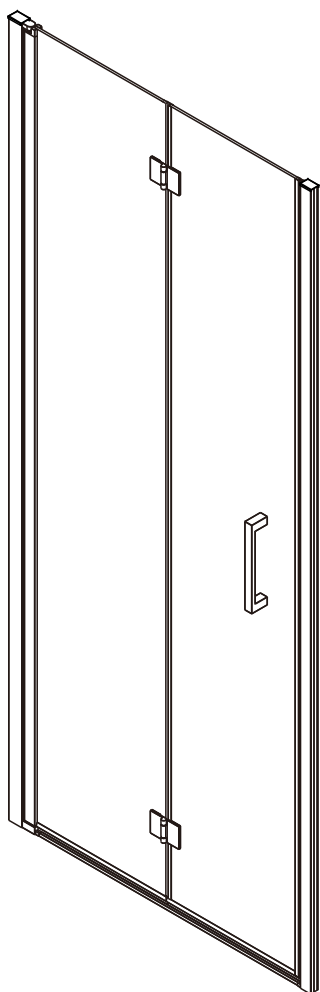

# montážní návod / installation instruction

**GN4570/GN4580/GN4590**

**GN3580/GN3590/GN3510  
GN3512**

EN14428

Glass shower enclosure  
cleaning efficiency: conforming  
impact resistance: conforming  
operating life: conforming

# PARTS LIST

 1 X1	 2 X1	 3 ST4X40 X8	 4 X8
 5 X2	 6a X2	 6b X2	 7 X1
 8 X1	 9 X1	 10 X1	 11 X1
 12 X3	 13 ST4X13 X3	 14 X1	 15 X1
 16 X1	 17 X2	 18 X1	 19 Φ4.0 X1

 S1 X1	 S2 ST4X10 X4	 S3 X1
 S4 X1	 S5 X1	 S6 X6
 S7 ST4X40 X6	 S8 X1	 S9 X1
 S10 X1		

## STEP 1

SIZE	X,mm
700X2000	685~715
800X2000	785~815
900X2000	885~915

SIZE	Y,mm
800X2000	785~805
900X2000	885~905
1000X2000	985~1005
1200X2000	1185~1205