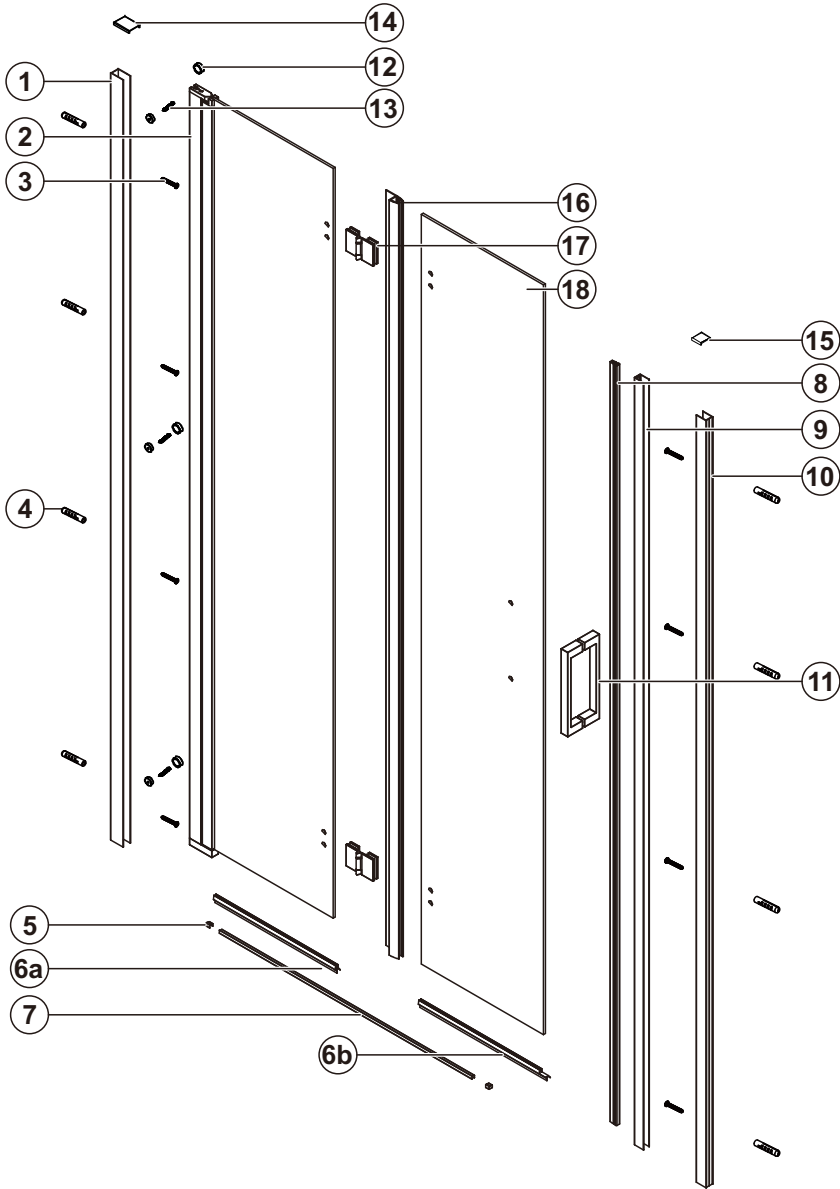

# montážní návod / installation instruction

**GN4570/GN4580/GN4590**

**GN3580/GN3590/GN3510  
GN3512**

EN14428

Glass shower enclosure  
cleaning efficiency: conforming  
impact resistance: conforming  
operating life: conforming

# PARTS LIST

 1 X1	 2 X1	 3 ST4X40 X8	 4 X8
 5 X2	 6a X2	 6b X2	 7 X1
 8 X1	 9 X1	 10 X1	 11 X1
 12 X3	 13 ST4X13 X3	 14 X1	 15 X1
 16 X1	 17 X2	 18 X1	 19 Φ4.0 X1

 S1 X1	 S2 ST4X10 X4	 S3 X1
 S4 X1	 S5 X1	 S6 X6
 S7 ST4X40 X6	 S8 X1	 S9 X1
 S10 X1		

## STEP 1

SIZE	X,mm
700X2000	685~715
800X2000	785~815
900X2000	885~915

SIZE	Y,mm
800X2000	785~805
900X2000	885~905
1000X2000	985~1005
1200X2000	1185~1205